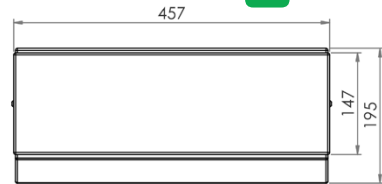

Top

Front

Side

P-PCIS-CHAIN

- Chain and Toggle to Suit Pull Chain Valve. 304 Grade S/S