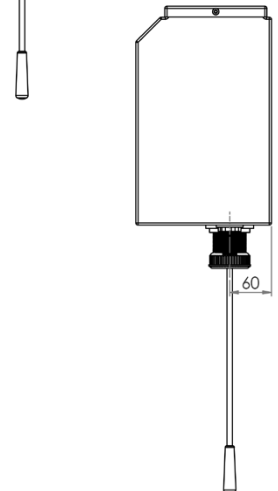

Plumbing & Sanitary

Urinal Accessories Kit

M-URACCKIT

M-WHURACCKIT

- Urinal Accessories Kit - Includes URNNW, M-FP600-C, URNNW-2 and AB-CIS-PC
- Wall Hung Urinal Accessories Kit - Includes URNG, URNNW, M-FP600-C, URNNW-2 and AB-CIS-PC

Top

Front

Side

P-PCIS-CHAIN

- Chain and Toggle to Suit Pull Chain Valve. 304 Grade S/S