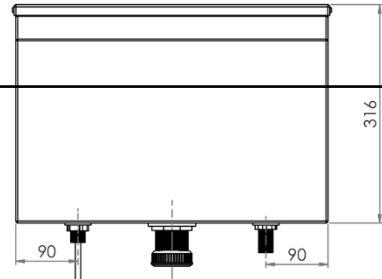

Top

Front

Side

P-PCIS-CHAIN

- Chain and Toggle to Suit Pull Chain Valve. 304 Grade S/S