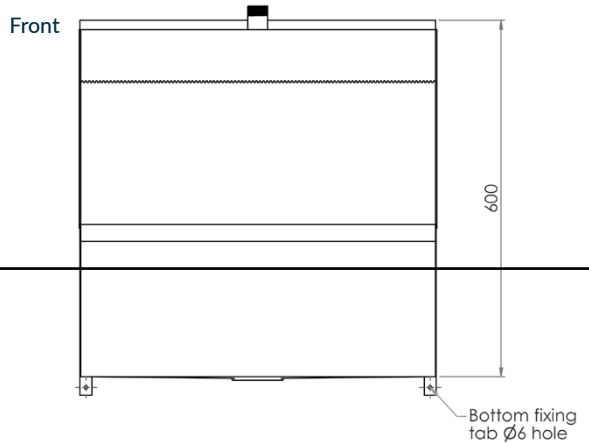

## Standard Wall Hung Urinal - Off The Shelf

- M-SWHUR-600C**
- M-SWHUR-900C**
- M-SWHUR-1200C**
- M-SWHUR-1500C**
- M-SWHUR-1800C**
- M-SWHUR-2400C**

- Constructed from 1.2mm 304 grade stainless steel
- Centre outlet
- Available in 600mm, 900mm, 1200mm, 1500mm, 1800mm and 2400mm
- Centre 25mm male BSP top inlet (2400mm has two top inlets which are 600mm in from ends)

Optional Top Inlet Accessories Kit  
M-WHURACCKIT  
Includes pull chain cistern, sparge adaptor, flush pipe, nut and washer and domed grate

Suggested mounting height from floor level to front rim:

- Adults - 610mm
- Children - 510mm