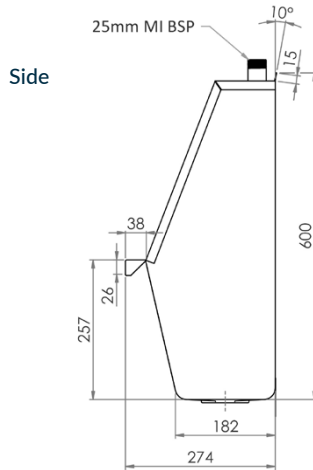

## Standard Wall Hung Urinal - Off The Shelf

- M-SWHUR-600C**
- M-SWHUR-900C**
- M-SWHUR-1200C**
- M-SWHUR-1500C**
- M-SWHUR-1800C**
- M-SWHUR-2400C**

- Constructed from 1.2mm 304 grade stainless steel
- Centre outlet
- Available in 600mm, 900mm, 1200mm, 1500mm, 1800mm and 2400mm
- Centre 25mm male BSP top inlet (2400mm has two top inlets which are 600mm in from ends)

Optional Top Inlet Accessories Kit  
M-WHURACCKIT  
Includes pull chain cistern, sparge adaptor, flush pipe, nut and washer and domed grate

Suggested mounting height from floor level to front rim:

- Adults - 610mm
- Children - 510mm