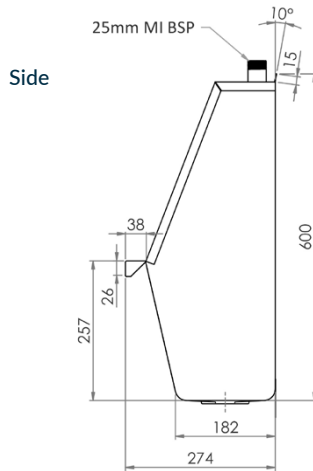

### Standard Wall Hung Urinal - Off The Shelf

- M-SWHUR-600C
- M-SWHUR-900C
- M-SWHUR-1200C
- M-SWHUR-1500C
- M-SWHUR-1800C
- M-SWHUR-2400C

- Constructed from 1.2mm 304 grade stainless steel
- Centre outlet
- Available in 600mm, 900mm, 1200mm, 1500mm, 1800mm and 2400mm
- Centre 25mm male BSP top inlet (2400mm has two top inlets which are 600mm in from ends)

Optional Top Inlet Accessories Kit  
M-WHURACCKIT  
Includes pull chain cistern, sparge adaptor, flush pipe, nut and washer and domed grate

Suggested mounting height from floor level to front rim:

- Adults - 610mm
- Children - 510mm