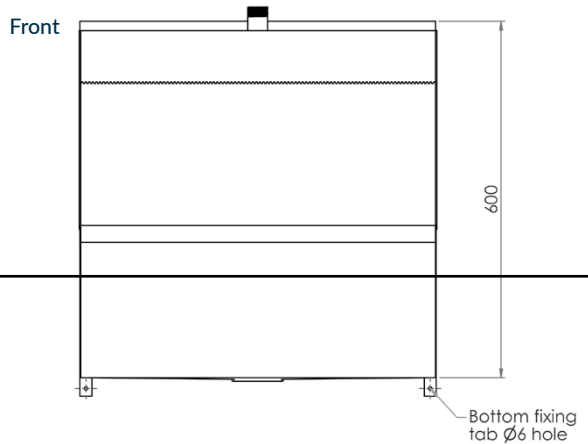

### Standard Wall Hung Urinal - Off The Shelf

- M-SWHUR-600C
- M-SWHUR-900C
- M-SWHUR-1200C
- M-SWHUR-1500C
- M-SWHUR-1800C
- M-SWHUR-2400C

- Constructed from 1.2mm 304 grade stainless steel
- Centre outlet
- Available in 600mm, 900mm, 1200mm, 1500mm, 1800mm and 2400mm
- Centre 25mm male BSP top inlet (2400mm has two top inlets which are 600mm in from ends)

Optional Top Inlet Accessories Kit  
M-WHURACCKIT  
Includes pull chain cistern, sparge adaptor, flush pipe, nut and washer and domed grate

Suggested mounting height from floor level to front rim:

- Adults - 610mm
- Children - 510mm