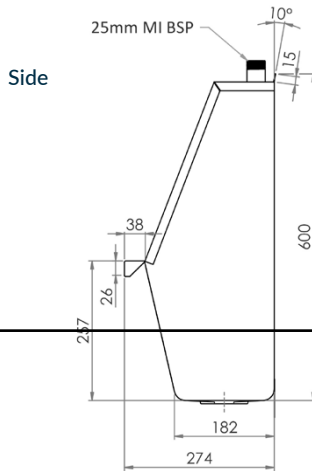

Plumbing & Sanitary

Standard Wall Hung Urinal - Off The Shelf

- M-SWHUR-600C
- M-SWHUR-900C
- M-SWHUR-1200C
- M-SWHUR-1500C
- M-SWHUR-1800C
- M-SWHUR-2400C

- Constructed from 1.2mm 304 grade stainless steel
- Centre outlet
- Available in 600mm, 900mm, 1200mm, 1500mm, 1800mm and 2400mm

- Centre 25mm male BSP top inlet (2400mm has two top inlets which are 600mm in from ends)

Optional Top Inlet Accessories Kit
M-WHURACCKIT
 Includes pull chain cistern, sparge adaptor, flush pipe, nut and washer and domed grate

Suggested mounting height from floor level to front rim:

- Adults - 610mm
- Children - 510mm