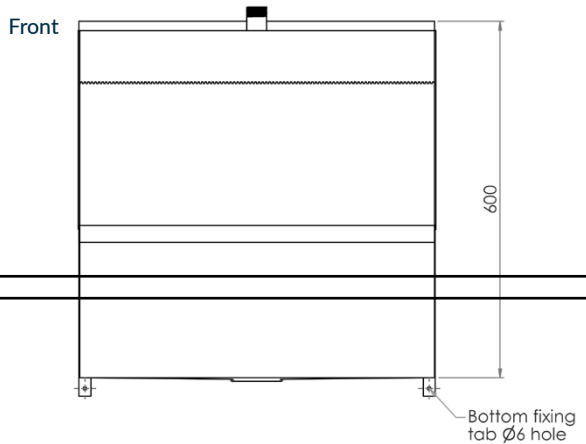

Plumbing & Sanitary

Standard Wall Hung Urinal - Off The Shelf

- M-SWHUR-600C
- M-SWHUR-900C
- M-SWHUR-1200C
- M-SWHUR-1500C
- M-SWHUR-1800C
- M-SWHUR-2400C

- Constructed from 1.2mm 304 grade stainless steel
- Centre outlet
- Available in 600mm, 900mm, 1200mm, 1500mm, 1800mm and 2400mm

- Centre 25mm male BSP top inlet (2400mm has two top inlets which are 600mm in from ends)

Optional Top Inlet Accessories Kit
M-WHURACCKIT
 Includes pull chain cistern, sparge adaptor, flush pipe, nut and washer and domed grate

Suggested mounting height from floor level to front rim:

- Adults - 610mm
- Children - 510mm