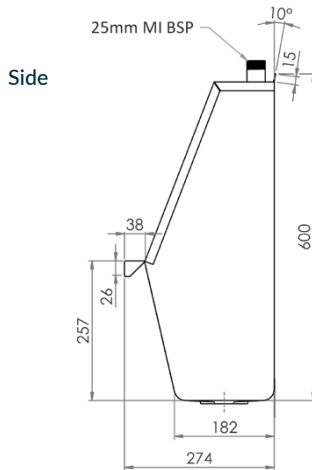

Plumbing & Sanitary

Standard Wall Hung Urinal - Off The Shelf

- M-SWHUR-600C**
- M-SWHUR-900C**
- M-SWHUR-1200C**
- M-SWHUR-1500C**
- M-SWHUR-1800C**
- M-SWHUR-2400C**

- Constructed from 1.2mm 304 grade stainless steel
- Centre outlet
- Available in 600mm, 900mm, 1200mm, 1500mm, 1800mm and 2400mm
- Centre 25mm male BSP top inlet (2400mm has two top inlets which are 600mm in from ends)

Optional Top Inlet Accessories Kit
M-WHURACCKIT
 Includes pull chain cistern, sparge adaptor, flush pipe, nut and washer and domed grate

Suggested mounting height from floor level to front rim:

- Adults - 610mm
- Children - 510mm