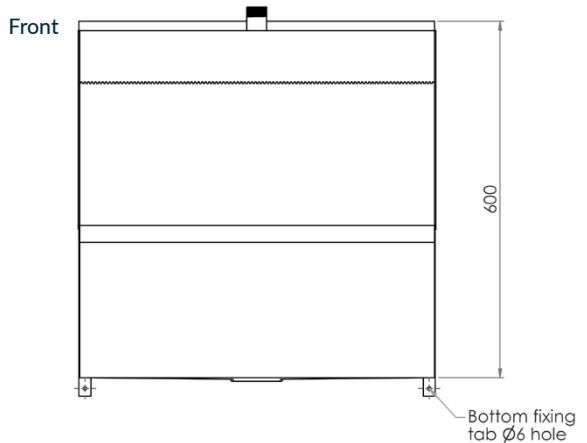

Plumbing & Sanitary

Standard Wall Hung Urinal - Off The Shelf

- M-SWHUR-600C**
- M-SWHUR-900C**
- M-SWHUR-1200C**
- M-SWHUR-1500C**
- M-SWHUR-1800C**
- M-SWHUR-2400C**

- Constructed from 1.2mm 304 grade stainless steel
- Centre outlet
- Available in 600mm, 900mm, 1200mm, 1500mm, 1800mm and 2400mm
- Centre 25mm male BSP top inlet (2400mm has two top inlets which are 600mm in from ends)

Optional Top Inlet Accessories Kit
M-WHURACCKIT
 Includes pull chain cistern, sparge adaptor, flush pipe, nut and washer and domed grate

Suggested mounting height from floor level to front rim:

- Adults - 610mm
- Children - 510mm