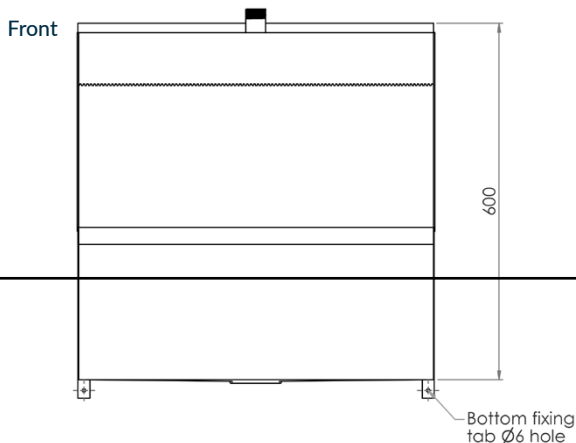

Plumbing & Sanitary

Standard Wall Hung Urinal - Off The Shelf

- M-SWHUR-600C**
- M-SWHUR-900C**
- M-SWHUR-1200C**
- M-SWHUR-1500C**
- M-SWHUR-1800C**
- M-SWHUR-2400C**

- Constructed from 1.2mm 304 grade stainless steel
- Centre outlet
- Available in 600mm, 900mm, 1200mm, 1500mm, 1800mm and 2400mm
- Centre 25mm male BSP top inlet (2400mm has two top inlets which are 600mm in from ends)

Optional Top Inlet Accessories Kit

M-WHURACCKIT

Includes pull chain cistern, sparge adaptor, flush pipe, nut and washer and domed grate

Suggested mounting height from floor level to front rim:

Adults - 610mm

Children - 510mm