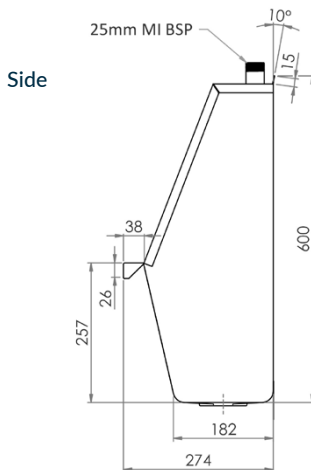

Plumbing & Sanitary

Standard Wall Hung Urinal - Off The Shelf

- M-SWHUR-600C**
- M-SWHUR-900C**
- M-SWHUR-1200C**
- M-SWHUR-1500C**
- M-SWHUR-1800C**
- M-SWHUR-2400C**

- Constructed from 1.2mm 304 grade stainless steel
- Centre outlet
- Available in 600mm, 900mm, 1200mm, 1500mm, 1800mm and 2400mm
- Centre 25mm male BSP top inlet (2400mm has two top inlets which are 600mm in from ends)

Optional Top Inlet Accessories Kit

M-WHURACCKIT

Includes pull chain cistern, sparge adaptor, flush pipe, nut and washer and domed grate

Suggested mounting height from floor level to front rim:

Adults - 610mm

Children - 510mm