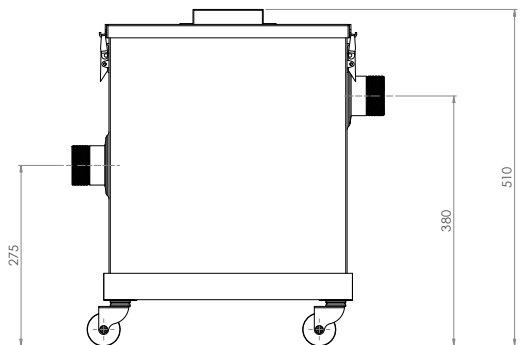

Trade Waste Solutions

Clay / Plaster Arrestor Frame And Castors

M-FRAME-CA-3

M-FRAME-PL-3

- Manufactured from High Quality 40mm x 40mm x 3mm Angle 304 or 316 Grade Stainless Steel
- 50mm Diameter Polypropylene Swivel Castors
- Available with Optional

M-FRAME-CA-3

M-FRAME-PL-3

M-FRAME-CA-3

M-FRAME-PL-3

Side

M-FRAME-CA-3

M-FRAME-PL-3

*Exclusions apply