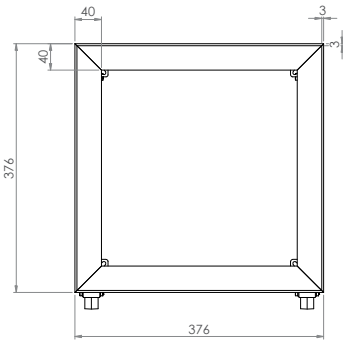

Trade Waste Solutions

Clay / Plaster Arrestor Frame And Castors

M-FRAME-CA-3

M-FRAME-PL-3

- Manufactured from High Quality 40mm x 40mm x 3mm Angle 304 or 316 Grade Stainless Steel
- 50mm Diameter Polypropylene Swivel Castors
- Available with Optional

M-FRAME-CA-3

M-FRAME-PL-3

M-FRAME-CA-3

M-FRAME-PL-3

Side

M-FRAME-CA-3

M-FRAME-PL-3

*Exclusions apply