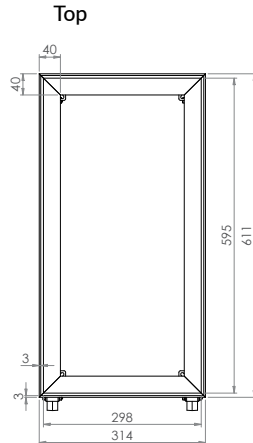

Trade Waste Solutions

Clay / Plaster Arrestor Frame And Castors

M-FRAME-CA-3

M-FRAME-PL-3

- Manufactured from High Quality 40mm x 40mm x 3mm Angle 304 or 316 Grade Stainless Steel
- 50mm Diameter Polypropylene Swivel Castors
- Available with Optional

M-FRAME-CA-3

M-FRAME-PL-3

M-FRAME-CA-3

M-FRAME-PL-3

Side

M-FRAME-CA-3

M-FRAME-PL-3

*Exclusions apply