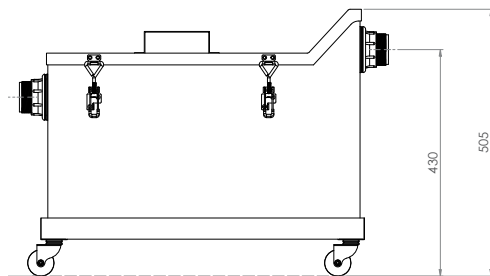

Trade Waste Solutions

Clay / Plaster Arrestor Frame And Castors

M-FRAME-CA-3

M-FRAME-PL-3

- Manufactured from High Quality 40mm x 40mm x 3mm Angle 304 or 316 Grade Stainless Steel
- 50mm Diameter Polypropylene Swivel Castors
- Available with Optional

M-FRAME-CA-3

M-FRAME-PL-3

M-FRAME-CA-3

M-FRAME-PL-3

Side

M-FRAME-CA-3

M-FRAME-PL-3

*Exclusions apply