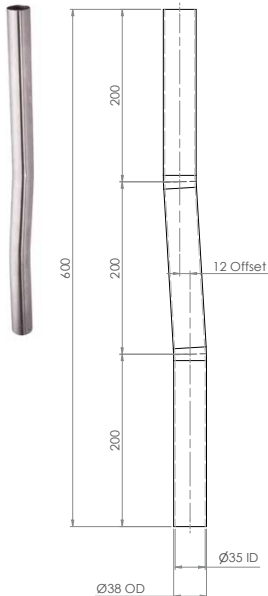

Plumbing & Sanitary

**INDUSTRY
KITCHENS**
www.industrykitchens.com.au 1800 611 058

Flushpipes

M-FP600-C
(OFFSET URINAL/URINETTE FLUSHPIPE)

M-FP1000-C
(OFFSET URINAL/URINETTE FLUSHPIPE)

M-FP600-S
(STRAIGHT FLUSHPIPE)

M-FP600-40
(OFFSET FLUSHPIPE)

M-FP-WC
(90 DEGREE TAPERED FLUSHPIPE)

Custom options available on request

M-FP600-C

M-FP1000-C

M-FP600-40

M-FP600-S

M-FP-WC