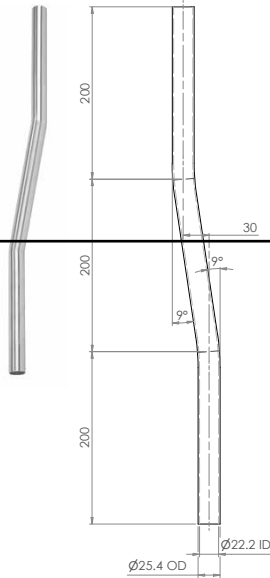

Plumbing & Sanitary

**INDUSTRY
KITCHENS**
www.industrykitchens.com.au 1800 611 058

Flushpipes

M-FP600-C
(OFFSET URINAL/URINETTE FLUSHPIPE)

M-FP1000-C
(OFFSET URINAL/URINETTE FLUSHPIPE)

M-FP600-S
(STRAIGHT FLUSHPIPE)

M-FP600-40
(OFFSET FLUSHPIPE)

M-FP-WC
(90 DEGREE TAPERED FLUSHPIPE)

Custom options available on request

M-FP600-C

M-FP1000-C

M-FP600-40

M-FP600-S

M-FP-WC