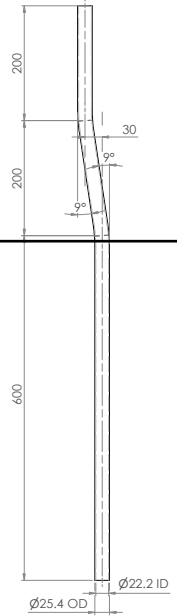

Plumbing & Sanitary

**INDUSTRY
KITCHENS**
www.industrykitchens.com.au 1800 611 058

Flushpipes

M-FP600-C
(OFFSET URINAL/URINETTE FLUSHPIPE)

M-FP1000-C
(OFFSET URINAL/URINETTE FLUSHPIPE)

M-FP600-S
(STRAIGHT FLUSHPIPE)

M-FP600-40
(OFFSET FLUSHPIPE)

M-FP-WC
(90 DEGREE TAPERED FLUSHPIPE)

Custom options available on request

M-FP600-C

M-FP1000-C

M-FP600-40

M-FP600-S

M-FP-WC