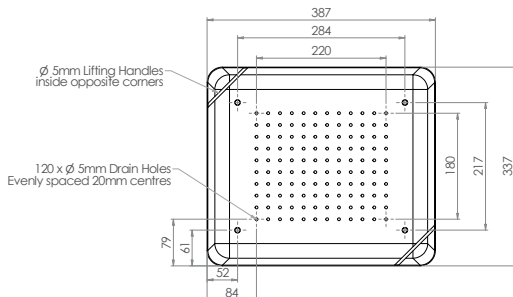

ICEB-403530

- Constructed from 1.2mm 304 grade stainless steel
- Includes Nylon Feet
- Suitable for pairing with ICE-403530 and ICEDI-403530

Top

ICEB-303020

Top

ICEB-403530

Side

ICEB-303020