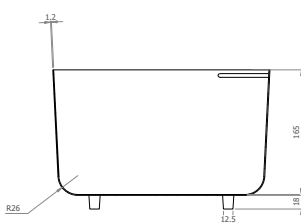

ICEB-403530

- Constructed from 1.2mm 304 grade stainless steel
- Includes Nylon Feet
- Suitable for pairing with ICE-403530 and ICEDI-403530

Top

ICEB-303020

Top

ICEB-403530

Side

ICEB-303020