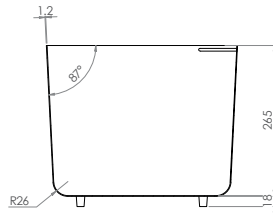

ICEB-403530

- Constructed from 1.2mm 304 grade stainless steel
- Includes Nylon Feet
- Suitable for pairing with ICE-403530 and ICEDI-403530

Top

ICEB-303020

Top

ICEB-403530

Side

ICEB-303020