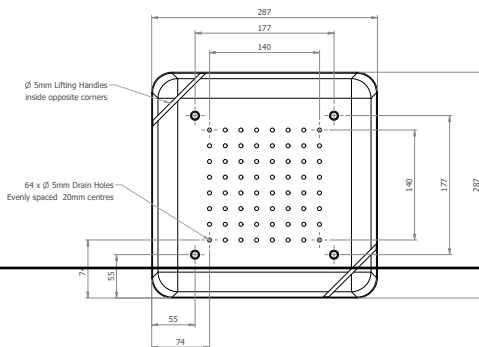

Storage & Hardware

**INDUSTRY
KITCHENS**

www.industrykitchens.com.au 1800 611 058

**100%
STAINLESS
STEEL
LEAD FREE**

Ice Well Removable Basket

ICEB-303020

- Constructed from 1.2mm 304 grade stainless steel
- Includes Nylon Feet
- Suitable for pairing with ICE-303020 and ICEDI-303020

ICEB-403530

- Constructed from 1.2mm 304 grade stainless steel
- Includes Nylon Feet
- Suitable for pairing with ICE-403530 and ICEDI-403530

Top

ICEB-303020

Top

ICEB-403530

Side

ICEB-303020