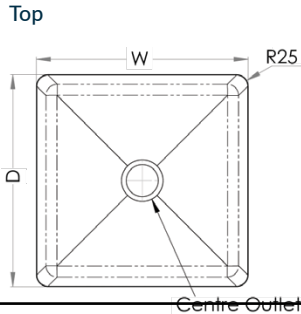

## 1.2mm Hand Fabricated Economy Bowls

- Standard outlet sizes as per chart
- 90mm outlet available on request for HFS10 and HFS12. This outlet suits BW90S, BW90L, SSBW, SCRAP-S-90, SCRAP-S-90-316
- 127mm outlet available on request. This outlet suits SSBW-1, SCRAP-S and SCRAP-S316