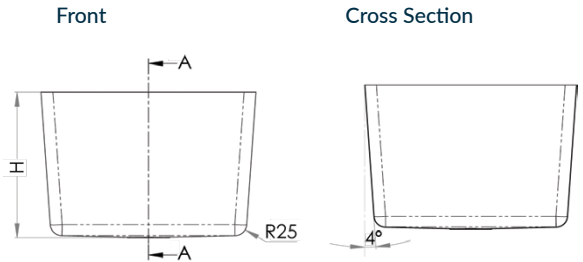

- Centre outlet
- Cross breaks to the outlet
- Raw edge ready for welding
- Sound deadening material on bottom