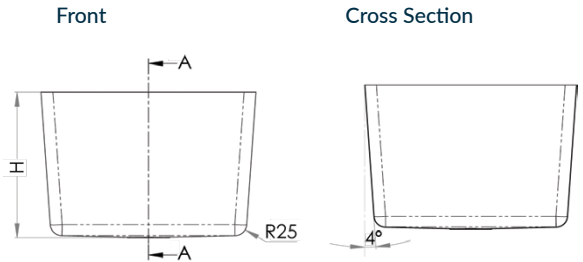

Sinks & Basins

1.2mm Hand Fabricated Economy Bowls

- Standard outlet sizes as per chart
- 90mm outlet available on request for HFS10 and HFS12. This outlet suits BW90S, BW90L, SSBW, SCRAP-S-90, SCRAP-S-90-316
- 127mm outlet available on request. This outlet suits SSBW-1, SCRAP-S and SCRAP-S316

- Centre outlet
- Cross breaks to the outlet
- Raw edge ready for welding
- Sound deadening material on bottom

1.2MM 304 GRADE STAINLESS STEEL

PRODUCT CODE	W (mm)	D (mm)	H (mm)	OUTLET	CAPACITY
HFS10	300	250	200	50	13.3L
HFS12	300	300	200	50	16.5L
HFS16	350	450	250	90	36L
HFS14	400	350	250	90	32L
HFS11	400	400	250	90	36.5L
HFS20	450	400	250	90	41.5L
HFS17	450	450	250	90	47L
HFS19	600	450	250	90	63L