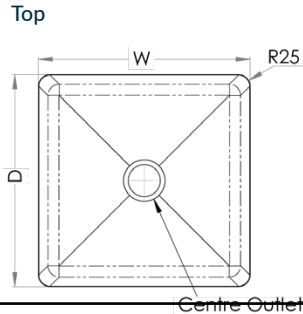

Sinks & Basins

1.2mm Hand Fabricated Economy Bowls

- Standard outlet sizes as per chart
- 90mm outlet available on request for HFS10 and HFS12. This outlet suits BW90S, BW90L, SSBW, SCRAP-S-90, SCRAP-S-90-316
- 127mm outlet available on request. This outlet suits SSBW-1, SCRAP-S and SCRAP-S316

- Centre outlet
- Cross breaks to the outlet
- Raw edge ready for welding
- Sound deadening material on bottom

1.2MM 304 GRADE STAINLESS STEEL

PRODUCT CODE	W (mm)	D (mm)	H (mm)	OUTLET	CAPACITY
HFS10	300	250	200	50	13.3L
HFS12	300	300	200	50	16.5L
HFS16	350	450	250	90	36L
HFS14	400	350	250	90	32L
HFS11	400	400	250	90	36.5L
HFS20	450	400	250	90	41.5L
HFS17	450	450	250	90	47L
HFS19	600	450	250	90	63L