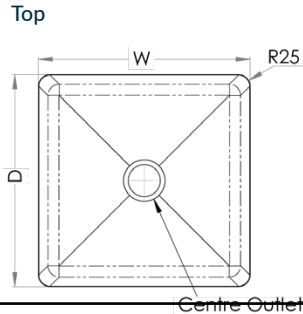

## 1.2mm Hand Fabricated Economy Bowls

- Standard outlet sizes as per chart
- 90mm outlet available on request for HFS10 and HFS12. This outlet suits BW90S, BW90L, SSBW, SCRAP-S-90, SCRAP-S-90-316
- 127mm outlet available on request. This outlet suits SSBW-1, SCRAP-S and SCRAP-S316

### 1.2MM 304 GRADE STAINLESS STEEL

PRODUCT CODE	W (mm)	D (mm)	H (mm)	OUTLET	CAPACITY
HFS10	300	250	200	50	13.3L
HFS12	300	300	200	50	16.5L
HFS16	350	450	250	90	36L
HFS14	400	350	250	90	32L
HFS11	400	400	250	90	36.5L
HFS20	450	400	250	90	41.5L
HFS17	450	450	250	90	47L
HFS19	600	450	250	90	63L