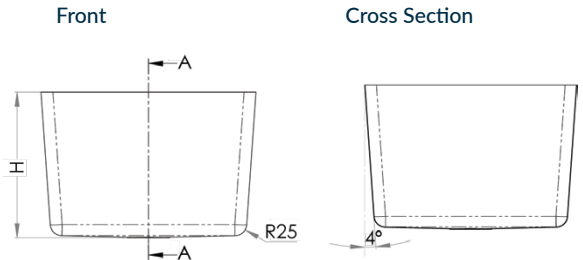

- Centre outlet
- Cross breaks to the outlet
- Raw edge ready for welding
- Sound deadening material on bottom