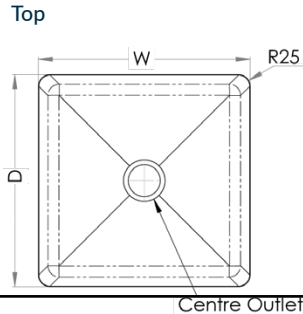

## 1.2mm Hand Fabricated Economy Bowls

- Standard outlet sizes as per chart
- 90mm outlet available on request for HFS10 and HFS12. This outlet suits BW90S, BW90L, SSBW, SCRAP-S-90, SCRAP-S-90-316

- 127mm outlet available on request. This outlet suits SSBW-1, SCRAP-S and SCRAP-S316

- Centre outlet
- Cross breaks to the outlet
- Raw edge ready for welding
- Sound deadening material on bottom