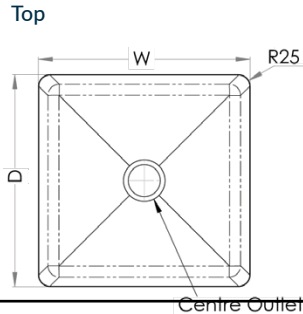

Sinks & Basins

1.2mm Hand Fabricated Economy Bowls

- Standard outlet sizes as per chart
- 90mm outlet available on request for HFS10 and HFS12. This outlet suits BW90S, BW90L, SSBW, SCRAP-S-90, SCRAP-S-90-316
- 127mm outlet available on request. This outlet suits SSBW-1, SCRAP-S and SCRAP-S316

- Centre outlet
- Cross breaks to the outlet
- Raw edge ready for welding
- Sound deadening material on bottom

1.2MM 304 GRADE STAINLESS STEEL

PRODUCT CODE	W (mm)	D (mm)	H (mm)	OUTLET	CAPACITY
HFS10	300	250	200	50	13.3L
HFS12	300	300	200	50	16.5L
HFS16	350	450	250	90	36L
HFS14	400	350	250	90	32L
HFS11	400	400	250	90	36.5L
HFS20	450	400	250	90	41.5L
HFS17	450	450	250	90	47L
HFS19	600	450	250	90	63L