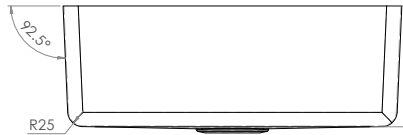

Sinks & Basins

1.5mm 304 Grade Hand Fabricated Bowls - Gastronorm Range

- Standard Outlet Sizes As Per Chart
- 90mm Outlet. This Outlet Suits BW90S, BW90L, SSBW, SCRAP-S-90, SCRAP-S-90-316
- 127mm Outlet Available on Request. This Outlet Suits SSBW-1, SCRAP-S and SCRAP-S316
- Centre Outlet
- Cross Breaks to The Outlet
- Raw Edge Ready for Welding
- Sound Deadening Material on Bottom

Top

Front

Side

1.5MM 304 GRADE STAINLESS STEEL *Tolerance of ±2mm

PRODUCT CODE	External W (mm)*	External D (mm)*	H (mm)	OUTLET	CAPACITY
HFG06	310	560	200	90	32L
HFG08	350	560	200	90	37L
HFG12	560	510	200	90	55L
HFG16	350	510	250	90	42L
HFG17	400	510	250	90	49L
HFG18	450	510	250	90	55L
HFG19	450	450	250	90	47L
HFG22	600	450	250	90	63L