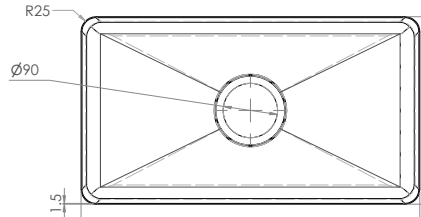

Sinks & Basins

1.5mm 304 Grade Hand Fabricated Bowls - Gastronorm Range

- Standard Outlet Sizes As Per Chart
- 90mm Outlet. This Outlet Suits BW90S, BW90L, SSBW, SCRAP-S-90, SCRAP-S-90-316
- 127mm Outlet Available on Request. This Outlet Suits SSBW-1, SCRAP-S and SCRAP-S316
- Centre Outlet
- Cross Breaks to The Outlet
- Raw Edge Ready for Welding
- Sound Deadening Material on Bottom

Top

Front

Side

1.5MM 304 GRADE STAINLESS STEEL *Tolerance of ±2mm

PRODUCT CODE	External W (mm)*	External D (mm)*	H (mm)	OUTLET	CAPACITY
HFG06	310	560	200	90	32L
HFG08	350	560	200	90	37L
HFG12	560	510	200	90	55L
HFG16	350	510	250	90	42L
HFG17	400	510	250	90	49L
HFG18	450	510	250	90	55L
HFG19	450	450	250	90	47L
HFG22	600	450	250	90	63L