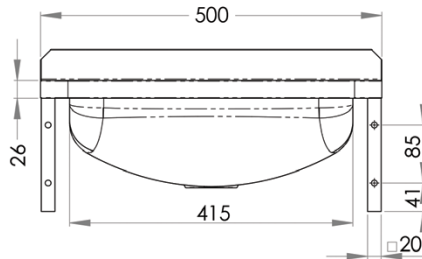

Brackets sold separately

- 11.5 litre capacity
- Constructed from 1mm 304 grade stainless steel
- Radius fascia for safety
- Wall mounted
- 50mm splashback
- 40mm outlet – Suits PW40 & SSBW-40
- Mirror polish finish
- Available in 1, 2 or 3 tap hole configurations
- Taphole position and size to be indicated when ordering

Front

Cross Section

Use optional SAFETEE-STRIP for no sharp edges