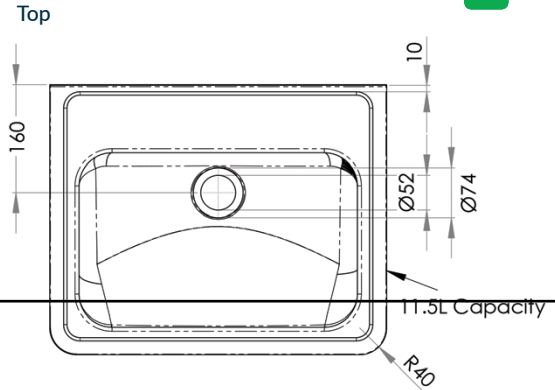

Brackets sold separately

- 11.5 litre capacity
- Constructed from 1mm 304 grade stainless steel
- Radius fascia for safety
- Wall mounted
- 50mm splashback
- 40mm outlet – Suits PW40 & SSBW-40
- Mirror polish finish
- Available in 1, 2 or 3 tap hole configurations
- Taphole position and size to be indicated when ordering

Front

Cross Section

Use optional SAFETEE-STRIP for no sharp edges