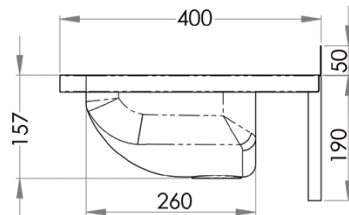

Brackets sold separately

- 11.5 litre capacity
- Constructed from 1mm 304 grade stainless steel
- Radius fascia for safety
- Wall mounted
- 50mm splashback
- 40mm outlet – Suits PW40 & SSBW-40
- Mirror polish finish
- Available in 1, 2 or 3 tap hole configurations
- Taphole position and size to be indicated when ordering

Front

Cross Section

Use optional SAFETEE-STRIP for no sharp edges