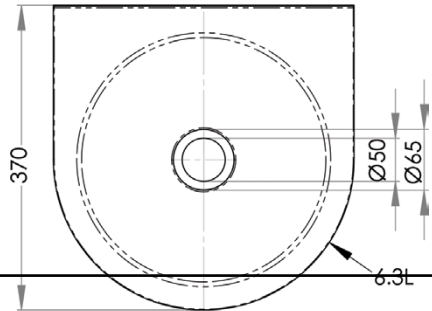

Sinks & Basins

INDUSTRY
KITCHENS

www.industrykitchens.com.au 1800 611 058

Round Hand Basin

HBR

- 6.3 litre capacity
- Constructed from 1mm 304 grade stainless steel
- 300mm bowl diameter
- 50mm splashback
- 40mm outlet – Suits PW40 & SSBW-40
- Comes complete with wall brackets
- Left or right tap holes on request
- Taphole position and size to be indicated when ordering

Top

Front

Cross Section

Use optional SAFETEE-STRIP
for no sharp edges