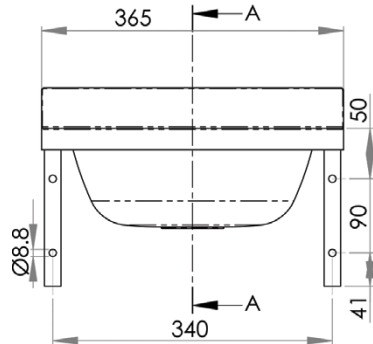

Sinks & Basins

INDUSTRY
KITCHENS

www.industrykitchens.com.au 1800 611 058

Round Hand Basin

HBR

- 6.3 litre capacity
- Constructed from 1mm 304 grade stainless steel
- 300mm bowl diameter
- 50mm splashback
- 40mm outlet – Suits PW40 & SSBW-40
- Comes complete with wall brackets
- Left or right tap holes on request
- Taphole position and size to be indicated when ordering

Top

Front

Cross Section

Use optional SAFETEE-STRIP
for no sharp edges