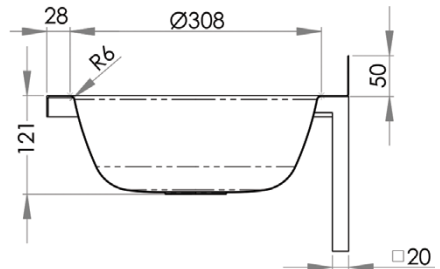

Sinks & Basins

INDUSTRY
KITCHENS

www.industrykitchens.com.au 1800 611 058

Round Hand Basin

HBR

- 6.3 litre capacity
- Constructed from 1mm 304 grade stainless steel
- 300mm bowl diameter
- 50mm splashback
- 40mm outlet – Suits PW40 & SSBW-40
- Comes complete with wall brackets
- Left or right tap holes on request
- Taphole position and size to be indicated when ordering

Top

Front

Cross Section

Use optional SAFETEE-STRIP
for no sharp edges