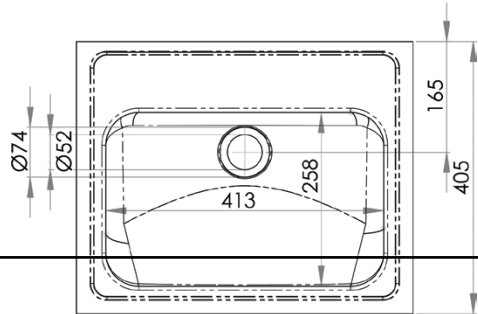

Sinks & Basins

**INDUSTRY
KITCHENS**

www.industrykitchens.com.au 1800 611 058

100%
STAINLESS
STEEL
LEAD FREE

Inset Hand Basin

HBF01

- 11.5 litre capacity
- Constructed from 1mm 304 grade stainless steel
- Mirror polish finish
- 40mm outlet - Suits PW40 & SSBW-40
- Comes complete with fixing clips and seal
- Available in 1, 2 and 3 tap hole configurations on request
- Tap hole position and size to be indicated when ordering

Top

Front

Cross Section