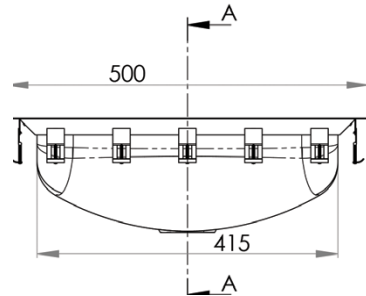

Sinks & Basins

**INDUSTRY
KITCHENS**

www.industrykitchens.com.au 1800 611 058

100%
STAINLESS
STEEL
LEAD FREE

Inset Hand Basin

HBF01

- 11.5 litre capacity
- Constructed from 1mm 304 grade stainless steel
- Mirror polish finish
- 40mm outlet - Suits PW40 & SSBW-40
- Comes complete with fixing clips and seal
- Available in 1, 2 and 3 tap hole configurations on request
- Tap hole position and size to be indicated when ordering

Top

Front

Cross Section