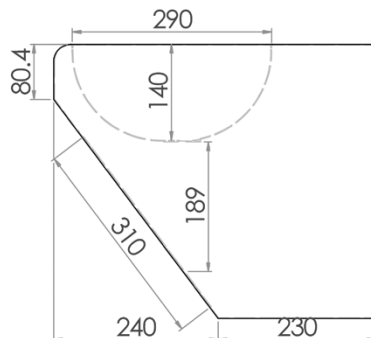

Sinks & Basins

INDUSTRY KITCHENS

www.industrykitchens.com.au 1800 611 058

100%
STAINLESS
STEEL
LEAD FREE

Round Disabled Compliant Hand Basin

HBD-R

- AS1428 compliant
- 9 litre capacity
- Constructed from 1.2mm 304 grade stainless steel
- Satin finish
- 40mm outlet – Suits PW40 & SSBW-40
- Access panel with vandal resistant screws
- Concealed plumbing and trap
- Suits compact P trap installation
- Left, right or centre tap holes on request
- Taphole position and size to be indicated when ordering

Top

Front

Side

AS1428 Compliant