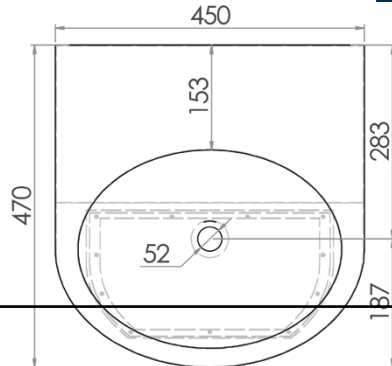

Sinks & Basins

INDUSTRY KITCHENS

www.industrykitchens.com.au 1800 611 058

100%
STAINLESS
STEEL
LEAD FREE

Round Disabled Compliant Hand Basin

HBD-R

- AS1428 compliant
- 9 litre capacity
- Constructed from 1.2mm 304 grade stainless steel
- Satin finish
- 40mm outlet – Suits PW40 & SSBW-40
- Access panel with vandal resistant screws
- Concealed plumbing and trap
- Suits compact P trap installation
- Left, right or centre tap holes on request
- Taphole position and size to be indicated when ordering

Top

Front

Side

AS1428 Compliant