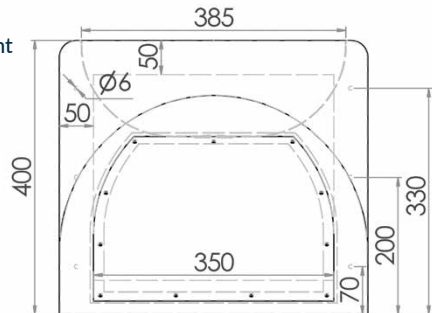

Sinks & Basins

INDUSTRY KITCHENS

www.industrykitchens.com.au 1800 611 058

100%
STAINLESS
STEEL
LEAD FREE

Round Disabled Compliant Hand Basin

HBD-R

- AS1428 compliant
- 9 litre capacity
- Constructed from 1.2mm 304 grade stainless steel
- Satin finish
- 40mm outlet – Suits PW40 & SSBW-40
- Access panel with vandal resistant screws
- Concealed plumbing and trap
- Suits compact P trap installation
- Left, right or centre tap holes on request
- Taphole position and size to be indicated when ordering

Top

Front

Side

AS1428 Compliant