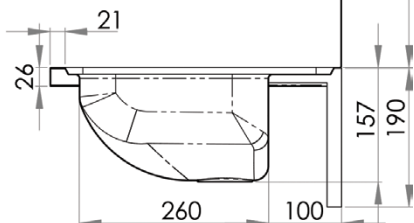

### HB300SB

- 11.5 litre capacity
- Constructed from 1mm 304 grade stainless steel
- 300mm splashback
- 40mm outlet - Suits PW40 & SSBW-40
- Comes complete with wall brackets
- Mirror polish finish
- Available in 1, 2 or 3 tap hole configurations
- Taphole position and size to be indicated when ordering

Top

Front

Cross Section

Use optional SAFETEE-STRIP for no sharp edges