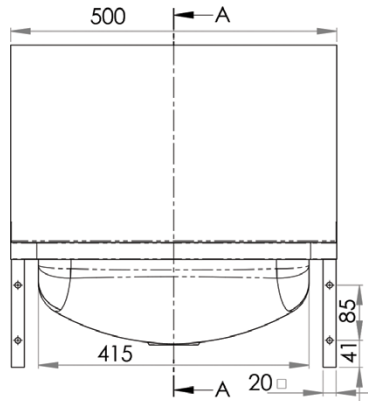

Sinks & Basins

INDUSTRY
KITCHENS

www.industrykitchens.com.au 1800 611 058

Wall Mounted Hand Basin with Splashback

HB300SB

- 11.5 litre capacity
- Constructed from 1mm 304 grade stainless steel
- 300mm splashback
- 40mm outlet - Suits PW40 & SSBW-40
- Comes complete with wall brackets
- Mirror polish finish
- Available in 1, 2 or 3 tap hole configurations
- Taphole position and size to be indicated when ordering

Front

Use optional SAFETEE-STRIP for no sharp edges