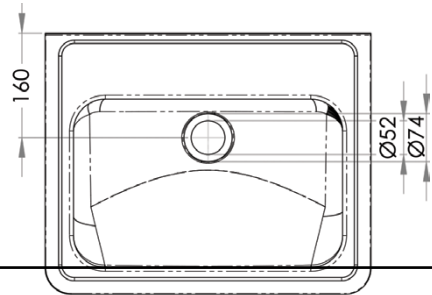

Sinks & Basins

INDUSTRY
KITCHENS

www.industrykitchens.com.au 1800 611 058

Wall Mounted Hand Basin with Splashback

HB300SB

- 11.5 litre capacity
- Constructed from 1mm 304 grade stainless steel
- 300mm splashback
- 40mm outlet - Suits PW40 & SSBW-40
- Comes complete with wall brackets
- Mirror polish finish
- Available in 1, 2 or 3 tap hole configurations
- Taphole position and size to be indicated when ordering

Top