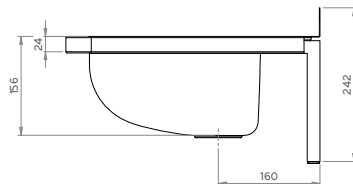

## Wall Mounted Hand Basin and Plug & Waste Kits

HB-KIT

HB-KIT-1

HB-KIT-2

HB-KIT-3

- 12.2 Litre Capacity
- Constructed from 1mm 304 Grade Stainless Steel
- Radius Fascia for Safety
- Wall Mounted
- 50mm Splashback
- 40mm Outlet
- Mirror Polish Finish
- Includes HBB (Wall Brackets) and Plug and Waste
- Galvanised Brackets

Top

Front

Cross Section

Use optional SAFETEE-STRIP for no sharp edges