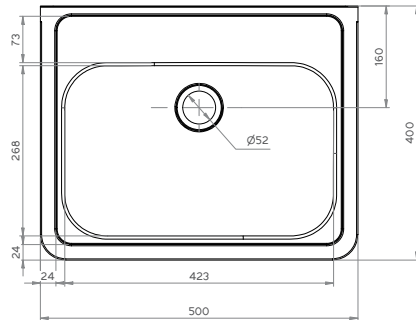

## Wall Mounted Hand Basin and Plug & Waste Kits

HB-KIT

HB-KIT-1

HB-KIT-2

HB-KIT-3

- 12.2 Litre Capacity
- Constructed from 1mm 304 Grade Stainless Steel
- Radius Fascia for Safety
- Wall Mounted
- 50mm Splashback
- 40mm Outlet
- Mirror Polish Finish
- Includes HBB (Wall Brackets) and Plug and Waste
- Galvanised Brackets

Top

Front

Cross Section

Use optional SAFETEE-STRIP for no sharp edges