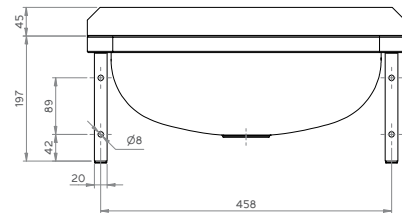

## Wall Mounted Hand Basin and Plug & Waste Kits

HB-KIT

HB-KIT-1

HB-KIT-2

HB-KIT-3

- 12.2 Litre Capacity
- Constructed from 1mm 304 Grade Stainless Steel
- Radius Fascia for Safety
- Wall Mounted
- 50mm Splashback
- 40mm Outlet
- Mirror Polish Finish
- Includes HBB (Wall Brackets) and Plug and Waste
- Galvanised Brackets

Top

Front

Cross Section

Use optional SAFETEE-STRIP for no sharp edges