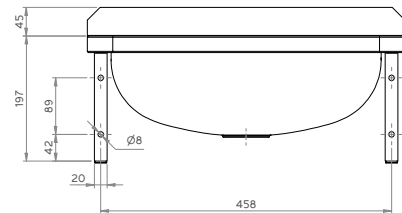

Sinks & Basins

Wall Mounted Hand Basin and Plug & Waste Kits

HB-KIT

HB-KIT-1

HB-KIT-2

HB-KIT-3

- 12.2 Litre Capacity
- Constructed from 1mm 304 Grade Stainless Steel
- Radius Fascia for Safety
- Wall Mounted
- 50mm Splashback
- 40mm Outlet
- Mirror Polish Finish
- Includes HBB (Wall Brackets) and Plug and Waste
- Galvanised Brackets

Top

Front

Cross Section

Use optional SAFETEE-STRIP for no sharp edges