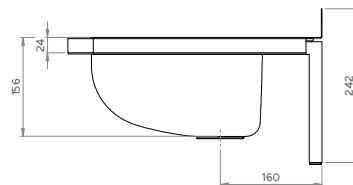

Sinks & Basins

Wall Mounted Hand Basin and Plug & Waste Kits

HB-KIT

HB-KIT-1

HB-KIT-2

HB-KIT-3

- 12.2 Litre Capacity
- Constructed from 1mm 304 Grade Stainless Steel
- Radius Fascia for Safety
- Wall Mounted
- 50mm Splashback
- 40mm Outlet
- Mirror Polish Finish
- Includes HBB (Wall Brackets) and Plug and Waste
- Galvanised Brackets

Top

Front

Cross Section

Use optional SAFETEE-STRIP for no sharp edges