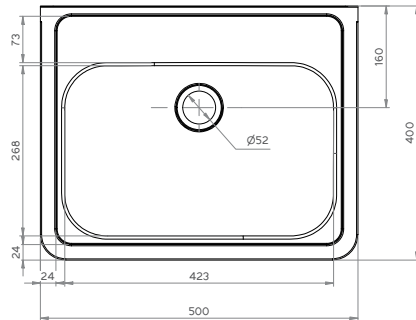

Sinks & Basins

Wall Mounted Hand Basin and Plug & Waste Kits

HB-KIT

HB-KIT-1

HB-KIT-2

HB-KIT-3

- 12.2 Litre Capacity
- Constructed from 1mm 304 Grade Stainless Steel
- Radius Fascia for Safety
- Wall Mounted
- 50mm Splashback
- 40mm Outlet
- Mirror Polish Finish
- Includes HBB (Wall Brackets) and Plug and Waste
- Galvanised Brackets

Top

Front

Cross Section

Use optional SAFETEE-STRIP for no sharp edges