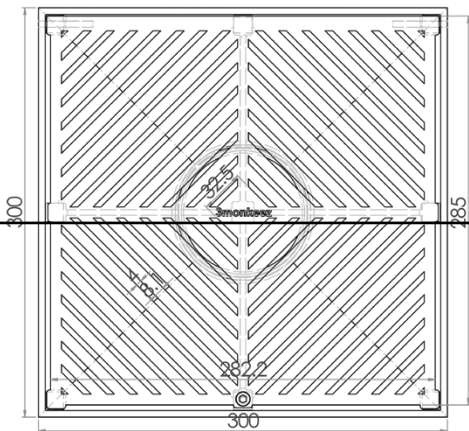

## 300mm Square Floor Waste (suits 100mm pipe)

**FW-300S-304**

**FW-300S-316**

- 300mm square, hinged grate
- Heel proof
- 304 or 316 grade stainless steel
- Suits 100mm DWV, HDPE pipe

Top

Front

Cross Section