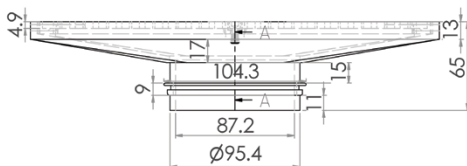

## 300mm Square Floor Waste (suits 100mm pipe)

**FW-300S-304**

**FW-300S-316**

- 300mm square, hinged grate
- Heel proof
- 304 or 316 grade stainless steel
- Suits 100mm DWV, HDPE pipe

Top

Front

Cross Section