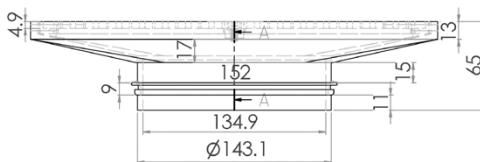

300mm Square Floor Waste (suits 150mm pipe)

FW-300S-150-304

FW-300S-150-316

- 300mm square, hinged grate
- Heel proof
- 304 or 316 grade stainless steel
- Suits 150mm DWV, HDPE pipe

Top

Front

Cross Section