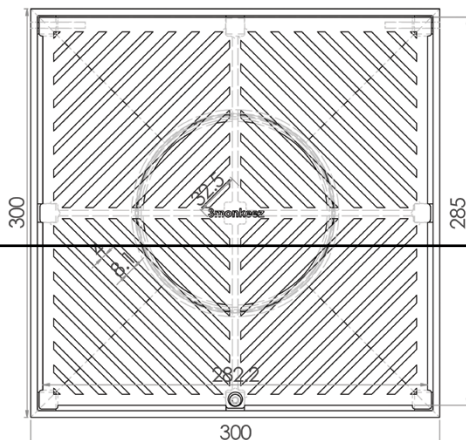

300mm Square Floor Waste (suits 150mm pipe)

FW-300S-150-304

FW-300S-150-316

- 300mm square, hinged grate
- Heel proof
- 304 or 316 grade stainless steel
- Suits 150mm DWV, HDPE pipe

Top

Front

Cross Section