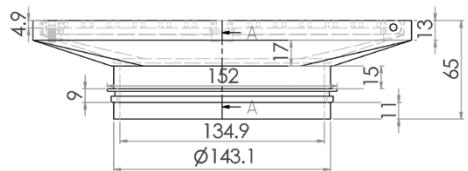

## 250mm Square Floor Waste (suits 150mm pipe)

FW-250S-150-304

FW-250S-150-316

- Hinged grate
- Heel proof
- 304 or 316 grade stainless steel
- Suits 150mm DWV, HDPE pipe

Top

Front

Cross Section