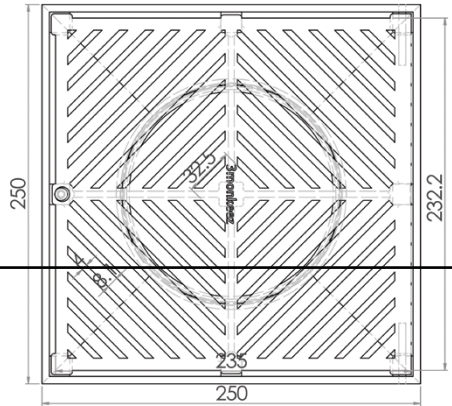

## 250mm Square Floor Waste (suits 150mm pipe)

FW-250S-150-304

FW-250S-150-316

- Hinged grate
- Heel proof
- 304 or 316 grade stainless steel
- Suits 150mm DWV, HDPE pipe

Top

Front

Cross Section