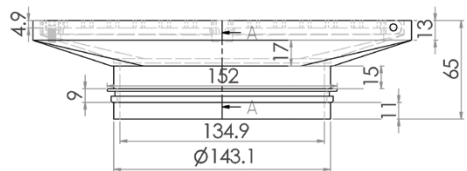

## 250mm Square Floor Waste (suits 150mm pipe)

**FW-250S-150-304**

**FW-250S-150-316**

- Hinged grate
- Heel proof
- 304 or 316 grade stainless steel
- Suits 150mm DWV, HDPE pipe

Top

Front

Cross Section