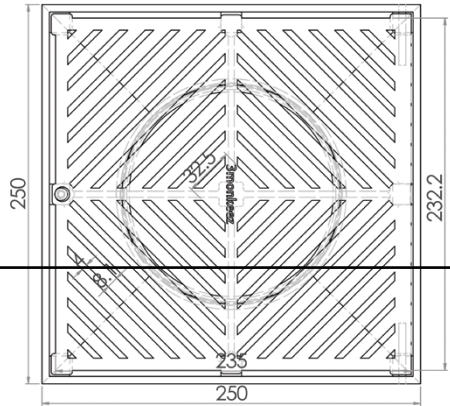

## 250mm Square Floor Waste (suits 150mm pipe)

**FW-250S-150-304**

**FW-250S-150-316**

- Hinged grate
- Heel proof
- 304 or 316 grade stainless steel
- Suits 150mm DWV, HDPE pipe

Top

Front

Cross Section