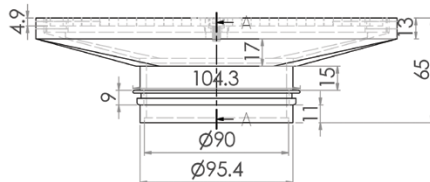

Trade Waste Solutions

INDUSTRY KITCHENS
www.industrykitchens.com.au 1800 611 058

225mm Square Floor Waste (suits 100mm pipe)

FW-225S-304

FW-225S-316

- Hinged grate
- Heel proof
- 304 or 316 grade stainless steel
- Suits 100mm DWV, HDPE pipe

Top

Front

Cross Section