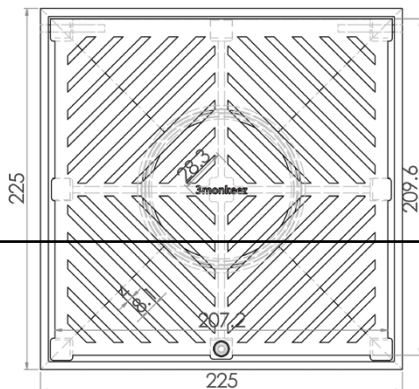

Trade Waste Solutions

INDUSTRY KITCHENS
www.industrykitchens.com.au 1800 611 058

225mm Square Floor Waste (suits 100mm pipe)

FW-225S-304

FW-225S-316

- Hinged grate
- Heel proof
- 304 or 316 grade stainless steel
- Suits 100mm DWV, HDPE pipe

Top

Front

Cross Section