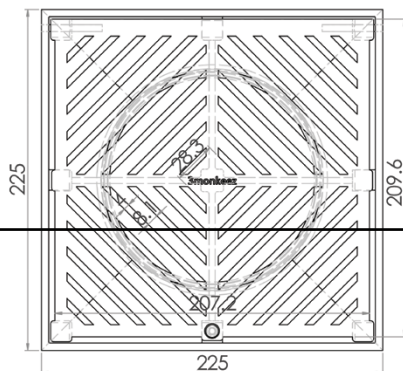

225mm Square Floor Waste (suits 150mm pipe)

FW-225S-150-304

FW-225S-150-316

- Hinged grate
- Heel proof
- 304 or 316 grade stainless steel
- Suits 150mm DWV, HDPE pipe

Top

Front

Cross Section