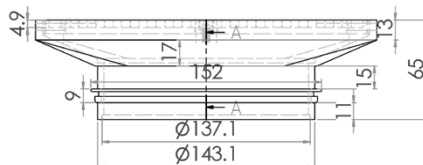

225mm Square Floor Waste (suits 150mm pipe)

FW-225S-150-304

FW-225S-150-316

- Hinged grate
- Heel proof
- 304 or 316 grade stainless steel
- Suits 150mm DWV, HDPE pipe

Top

Front

Cross Section