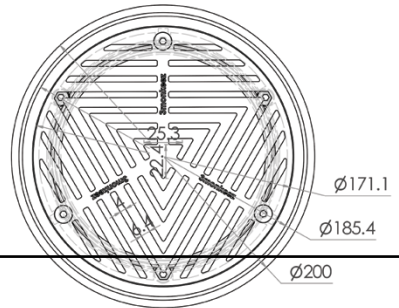

## 200mm Round Vinyl Floor Waste (suits 150mm pipe)

**FW-200VRT-150-304**

**FW-200VRT-150-316**

- Removable grate
- Heel proof
- Suit vinyl floor application
- Includes vinyl clamp
- 304 or 316 grade stainless steel
- Suits 150mm DWV, HDPE pipe

Top

Front

Cross Section