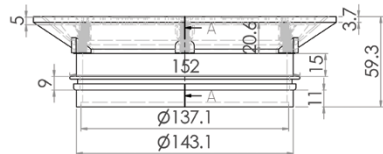

## 200mm Round Vinyl Floor Waste (suits 150mm pipe)

**FW-200VRT-150-304**

**FW-200VRT-150-316**

- Removable grate
- Heel proof
- Suit vinyl floor application
- Includes vinyl clamp
- 304 or 316 grade stainless steel
- Suits 150mm DWV, HDPE pipe

Top

Front

Cross Section