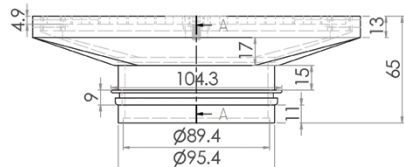

Trade Waste Solutions

INDUSTRY KITCHENS
www.industrykitchens.com.au 1800 611 058

200mm Square Floor Waste (suits 100mm pipe)

FW-200S-304

FW-200S-316

- Hinged grate
- Heel proof
- 304 or 316 grade stainless steel
- Suits 100mm DWV, HDPE pipe

Top

Front

Cross Section