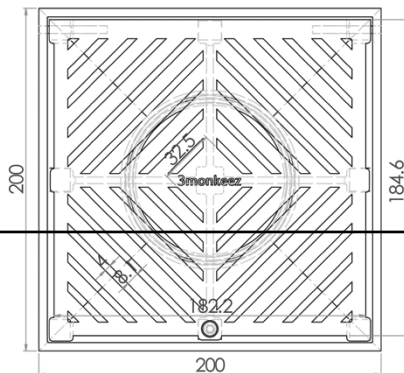

Trade Waste Solutions

INDUSTRY KITCHENS
www.industrykitchens.com.au 1800 611 058

200mm Square Floor Waste (suits 100mm pipe)

FW-200S-304

FW-200S-316

- Hinged grate
- Heel proof
- 304 or 316 grade stainless steel
- Suits 100mm DWV, HDPE pipe

Top

Front

Cross Section