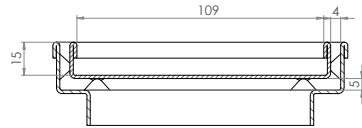

### FW-130STI-80

(130mm Square - 74mm Outlet)

- Slimline for easy installation
- 1.5mm 304 Grade Stainless Steel
- Removable tray

Top

Front

FW-130STI-80

FW-130STI

Cross Section