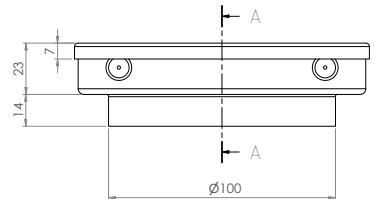

Grates & Drains

Stainless Steel Tile Insert Point Drains

FW-130STI

(130mm Square - 100mm Outlet)

FW-130STI-80

(130mm Square - 74mm Outlet)

- Slimline for easy installation
- 1.5mm 304 Grade Stainless Steel
- Removable tray

FW-130STI