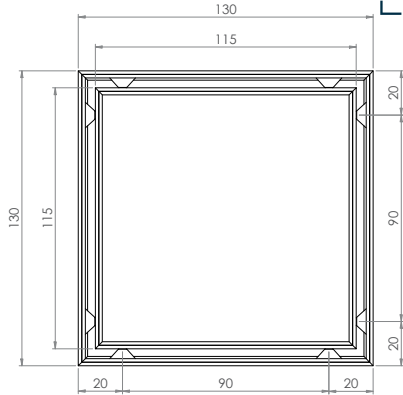

### FW-130STI

(130mm Square - 100mm Outlet)

### FW-130STI-80

(130mm Square - 74mm Outlet)

- Slimline for easy installation
- 1.5mm 304 Grade Stainless Steel
- Removable tray

Top

Front

FW-130STI-80

FW-130STI

Cross Section