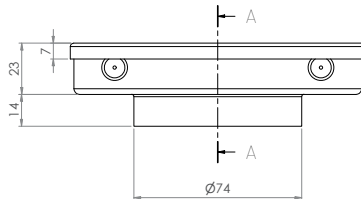

### FW-130STI-80

(130mm Square - 74mm Outlet)

- Slimline for easy installation
- 1.5mm 304 Grade Stainless Steel
- Removable tray

Top

Front

FW-130STI-80

FW-130STI

Cross Section