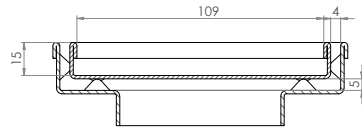

### FW-130STI-80

(130mm Square - 74mm Outlet)

- Slimline for easy installation
- 1.5mm 304 Grade Stainless Steel
- Removable tray

Top

Front

FW-130STI-80

FW-130STI

Cross Section