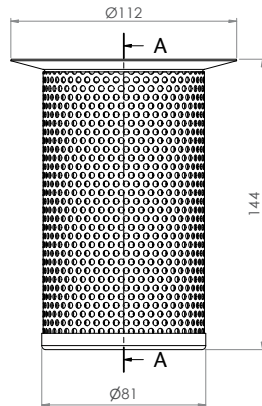

Floor Waste Range

FW-100RL-BASKET (BASKET TO SUIT 3MONKEEZ FW-100BRL)

- 304 Grade Stainless Steel Removable Basket
- 3mm Diameter Strainer Holes

FW-150R-BASKET (BASKET TO SUIT 3MONKEEZ FW-150BR)

- 304 Grade Stainless Steel Removable Basket
- 3mm Diameter Strainer Holes

FW-150S-BASKET (BASKET TO SUIT 3MONKEEZ FW-150BS)

- 304 Grade Stainless Steel Removable Basket
- 3mm Diameter Strainer Holes

FW-100RL-BASKET

FW-150R-BASKET

FW-150S-BASKET

FW-100RL-BASKET

FW-150R-BASKET

FW-150S-BASKET