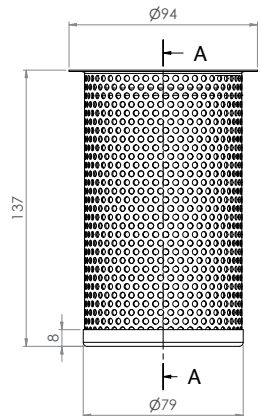

Floor Waste Range

FW-100RL-BASKET (BASKET TO SUIT 3MONKEEZ FW-100BRL)

- 304 Grade Stainless Steel Removable Basket
- 3mm Diameter Strainer Holes

FW-150R-BASKET (BASKET TO SUIT 3MONKEEZ FW-150BR)

- 304 Grade Stainless Steel Removable Basket
- 3mm Diameter Strainer Holes

FW-150S-BASKET (BASKET TO SUIT 3MONKEEZ FW-150BS)

- 304 Grade Stainless Steel Removable Basket
- 3mm Diameter Strainer Holes

FW-100RL-BASKET

FW-150R-BASKET

FW-150S-BASKET

FW-100RL-BASKET

FW-150R-BASKET

FW-150S-BASKET