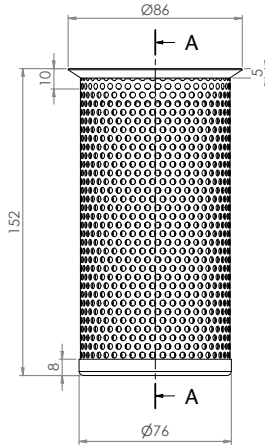

Floor Waste Range

FW-100RL-BASKET (BASKET TO SUIT 3MONKEEZ FW-100BRL)

- 304 Grade Stainless Steel Removable Basket
- 3mm Diameter Strainer Holes

FW-150R-BASKET (BASKET TO SUIT 3MONKEEZ FW-150BR)

- 304 Grade Stainless Steel Removable Basket
- 3mm Diameter Strainer Holes

FW-150S-BASKET (BASKET TO SUIT 3MONKEEZ FW-150BS)

- 304 Grade Stainless Steel Removable Basket
- 3mm Diameter Strainer Holes

FW-100RL-BASKET

FW-150R-BASKET

FW-150S-BASKET

FW-100RL-BASKET

FW-150R-BASKET

FW-150S-BASKET