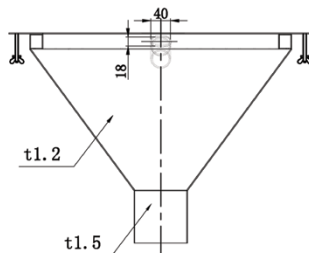

Sinks & Basins

INDUSTRY KITCHENS

www.industrykitchens.com.au 1800 611 058

100%
STAINLESS
STEEL
LEAD FREE

Square to Conical Flushing Rim Sink - 450mm

FRSS-DI450-304

FRSS-DI450-316

- Available in 1.2mm 304 grade or 316 grade stainless steel
- Integral flange around top of bowl
- 25mm BSP female inlet
- Concealed 25mm diameter flushing rim
- 100mm dropper waste

Top

Front

Side