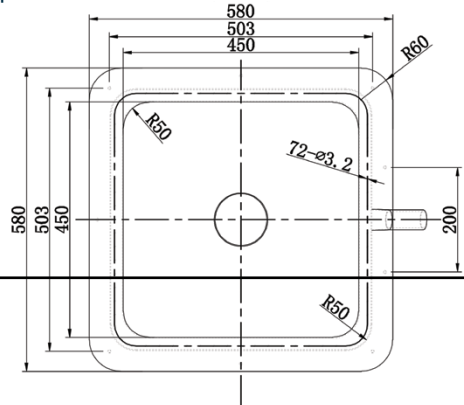

Sinks & Basins

INDUSTRY KITCHENS

www.industrykitchens.com.au 1800 611 058

100%
STAINLESS
STEEL
LEAD FREE

Square to Conical Flushing Rim Sink - 450mm

FRSS-DI450-304

FRSS-DI450-316

- Available in 1.2mm 304 grade or 316 grade stainless steel
- Integral flange around top of bowl
- 25mm BSP female inlet
- Concealed 25mm diameter flushing rim
- 100mm dropper waste

Top

Front

Side