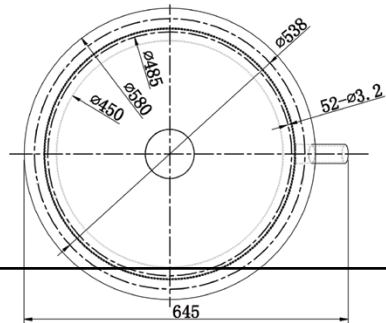

## Conical Flushing Rim Sink - 450mm

FRSC-DI450-304

FRSC-DI450-316

- Available in 1.2mm 304 grade or 316 grade stainless steel
- Integral flange around top of bowl
- 25mm BSP female inlet
- Concealed 25mm diameter flushing rim
- 100mm dropper waste

Top

Front

Side