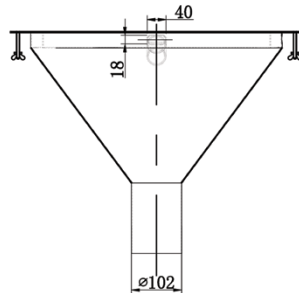

## Conical Flushing Rim Sink - 450mm

FRSC-DI450-304

FRSC-DI450-316

- Available in 1.2mm 304 grade or 316 grade stainless steel
- Integral flange around top of bowl
- 25mm BSP female inlet
- Concealed 25mm diameter flushing rim
- 100mm dropper waste

Top

Front

Side