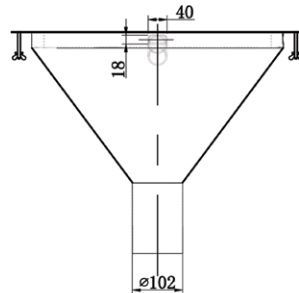

## Conical Flushing Rim Sink - 450mm

FRSC-DI450-304

FRSC-DI450-316

- Available in 1.2mm 304 Grade or 316 Grade Stainless Steel
- Integral Flange Around Top of Bowl
- 25mm BSP Female Inlet
- Concealed 25mm Diameter Flushing Rim
- 100mm Dropper Waste

Top

Front

Side