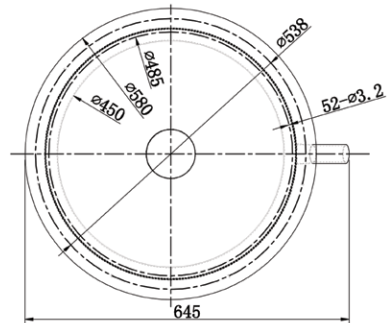

## Conical Flushing Rim Sink - 450mm

FRSC-DI450-304

FRSC-DI450-316

- Available in 1.2mm 304 Grade or 316 Grade Stainless Steel
- Integral Flange Around Top of Bowl
- 25mm BSP Female Inlet
- Concealed 25mm Diameter Flushing Rim
- 100mm Dropper Waste

Top

Front

Side