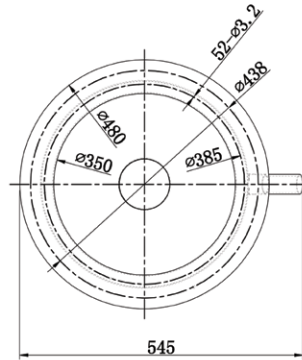

Sinks & Basins

Conical Flushing Rim Sink - 350mm

FRSC-DI350-304

FRSC-DI350-316

- Available in 1.2mm 304 grade or 316 grade stainless steel
- Integral flange around top of bowl
- 25mm BSP female inlet
- Concealed 25mm diameter flushing rim
- 100mm dropper waste

Top

Front

Side