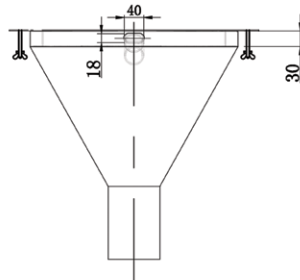

Sinks & Basins

Conical Flushing Rim Sink - 350mm

FRSC-DI350-304

FRSC-DI350-316

- Available in 1.2mm 304 grade or 316 grade stainless steel
- Integral flange around top of bowl
- 25mm BSP female inlet
- Concealed 25mm diameter flushing rim
- 100mm dropper waste

Top

Front

Side