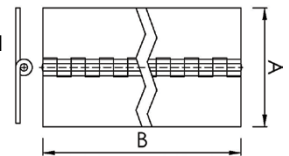

304 Grade Stainless Steel Continuous Hinge

PRODUCT CODE	A	B	THICKNESS	PIN
FH-62	27	1800	0.9	3
FH-63	32	1800	1.2	3
FH-64	38	1800	1.2	3
FH-65	50	1800	1.2	3
FH-66	57	1800	1.5	4.5
FH-67	63	1800	1.5	4.5
FH-68	76	2160	1.5	4.5
FH-69	127	2000	1.5	4.5