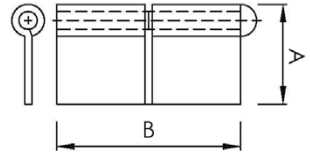

## Stainless Steel Hinges

- FH-55
- FH-56-LH
- FH-57-RH

304 Grade Stainless Steel Flag Hinge

PRODUCT CODE	A	B	THICKNESS	PIN
FH-55	28	52	2	4.8
FH-56-LH	50	75	2	4.8
FH-57-RH	50	75	2	4.8

- FH-58-LH
- FH-59-RH
- FH-60-LH
- FH-61-RH