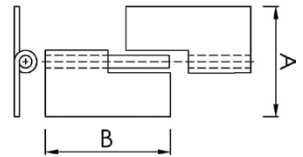

## Stainless Steel Hinges

- FH-55
- FH-56-LH
- FH-57-RH

304 Grade Stainless Steel Flag Hinge

PRODUCT CODE	A	B	THICKNESS	PIN
FH-55	28	52	2	4.8
FH-56-LH	50	75	2	4.8
FH-57-RH	50	75	2	4.8

- FH-58-LH
- FH-59-RH
- FH-60-LH
- FH-61-RH

304 Grade Stainless Steel Lift Off Hinge

PRODUCT CODE	A	B	THICKNESS	PIN
FH-58-LH	44	50	2	4
FH-59-RH	44	50	2	4
FH-60-LH	50	76	2	4
FH-61-RH	50	76	2	4

- FH-62
- FH-63
- FH-64
- FH-65
- FH-66
- FH-67
- FH-68
- FH-69