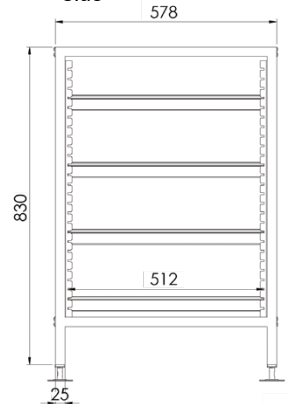

Storage & Hardware

**INDUSTRY
KITCHENS**
www.industrykitchens.com.au 1800 611 058

Adjustable Dishwasher Rack Kit

BRK-DW-C (Complete bay)

BRK-DW-1 (Add on bay)

- 4 pairs of adjustable stainless steel tray slides to accommodate 4 tiers or 3 tiers and a drip tray (optional)
- Notched channel welded to frame
- Stainless steel fixings with flat bar supports
- Flat packed complete with leg inserts, disc feet and rivets
- Constructed from 25mm 304 grade stainless steel square tubes
- Can be used as a bench support
- 304 grade stainless steel

Top

Front

Side

PHOTO SHOWS BRK-DW-C WITH BRK-DW-1

BRK-DW-C

BRK-DW-1