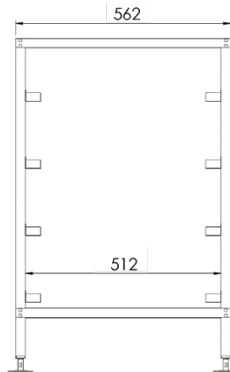

Storage & Hardware

**INDUSTRY
KITCHENS**
www.industrykitchens.com.au 1800 611 058

Adjustable Dishwasher Rack Kit

BRK-DW-C (Complete bay)

BRK-DW-1 (Add on bay)

- 4 pairs of adjustable stainless steel tray slides to accommodate 4 tiers or 3 tiers and a drip tray (optional)
- Notched channel welded to frame
- Stainless steel fixings with flat bar supports
- Flat packed complete with leg inserts, disc feet and rivets
- Constructed from 25mm 304 grade stainless steel square tubes
- Can be used as a bench support
- 304 grade stainless steel

Top

Front

Side

PHOTO SHOWS BRK-DW-C WITH BRK-DW-1

BRK-DW-C

BRK-DW-1