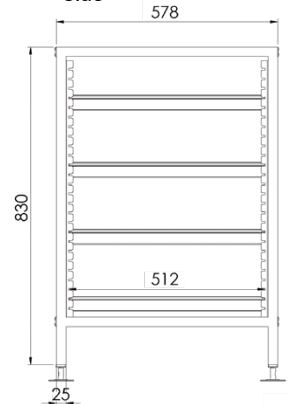

Storage & Hardware

**INDUSTRY
KITCHENS**
www.industrykitchens.com.au 1800 611 058

Adjustable Dishwasher Rack Kit

BRK-DW-C (Complete bay)

BRK-DW-1 (Add on bay)

- 4 pairs of adjustable stainless steel tray slides to accommodate 4 tiers or 3 tiers and a drip tray (optional)
- Notched channel welded to frame
- Stainless steel fixings with flat bar supports
- Flat packed complete with leg inserts, disc feet and rivets
- Constructed from 25mm 304 grade stainless steel square tubes
- Can be used as a bench support
- 304 grade stainless steel

Top

Front

Side

PHOTO SHOWS BRK-DW-C WITH BRK-DW-1

BRK-DW-C

BRK-DW-1