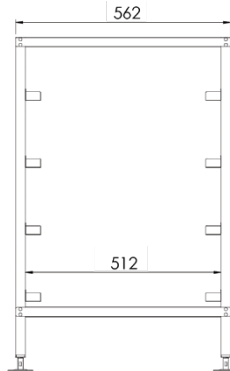

Storage & Hardware

**INDUSTRY
KITCHENS**
www.industrykitchens.com.au 1800 611 058

Adjustable Dishwasher Rack Kit

BRK-DW-C (Complete bay)

BRK-DW-1 (Add on bay)

- 4 pairs of adjustable stainless steel tray slides to accommodate 4 tiers or 3 tiers and a drip tray (optional)
- Notched channel welded to frame
- Stainless steel fixings with flat bar supports
- Flat packed complete with leg inserts, disc feet and rivets
- Constructed from 25mm 304 grade stainless steel square tubes
- Can be used as a bench support
- 304 grade stainless steel

Top

Front

Side

PHOTO SHOWS BRK-DW-C WITH BRK-DW-1

BRK-DW-C

BRK-DW-1