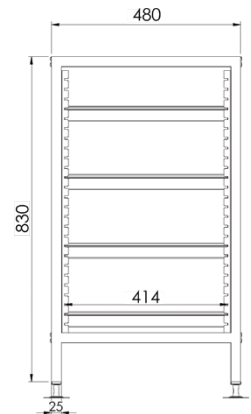

## Adjustable Glass Rack Kit

**BRK-C** (Complete bay)

**BRK-1** (Add on bay)

- 4 pairs of adjustable stainless steel tray slides to accommodate 4 tiers or 3 tiers and a drip tray (optional)
- Notched channel welded to frame
- Stainless steel fixings with flat bar supports
- Flat packed complete with leg inserts, disc feet and rivets
- Constructed from 25mm 304 grade stainless steel square tubes
- Can be used as a bench support
- 304 grade stainless steel

Top

Front

Side

PHOTO SHOWS BRK-C WITH BRK-1

BRK-C

BRK-1