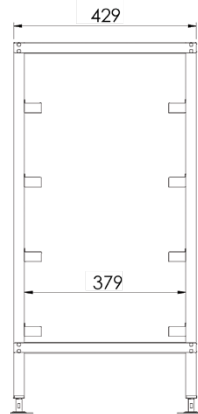

## Adjustable Glass Rack Kit

**BRK-C** (Complete bay)

**BRK-1** (Add on bay)

- 4 pairs of adjustable stainless steel tray slides to accommodate 4 tiers or 3 tiers and a drip tray (optional)
- Notched channel welded to frame
- Stainless steel fixings with flat bar supports
- Flat packed complete with leg inserts, disc feet and rivets
- Constructed from 25mm 304 grade stainless steel square tubes
- Can be used as a bench support
- 304 grade stainless steel

Top

Front

Side

PHOTO SHOWS BRK-C WITH BRK-1

BRK-C

BRK-1