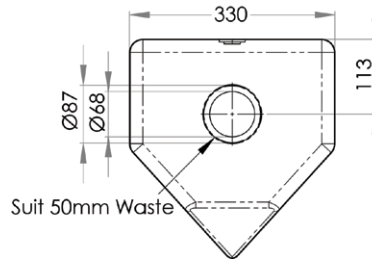

### AB-URN-KIT

- Pre-Drilled Fixing Holes
- Constructed from 1.2mm 304 Grade Stainless Steel
- 50mm Outlet
- Complete with Top Entry Spreader, Domed Grate and Offset Flushpipe
- Cross Breaks to Outlet
- In Stock and Available for Immediate Delivery

Includes  
URNG &  
M-FP600-C

Top

Front

Side

Suggested mounting height from floor level to front rim:

Adults - 610mm

Children - 510mm