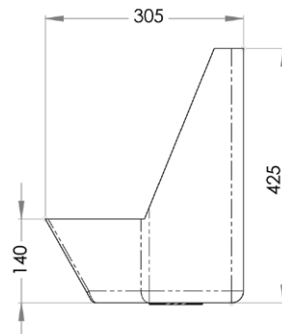

### AB-URN-KIT

- Pre-Drilled Fixing Holes
- Constructed from 1.2mm 304 Grade Stainless Steel
- 50mm Outlet
- Complete with Top Entry Spreader, Domed Grate and Offset Flushpipe
- Cross Breaks to Outlet
- In Stock and Available for Immediate Delivery

Includes  
URNG &  
M-FP600-C

Top

Front

Side

Suggested mounting height from floor level to front rim:

Adults - 610mm

Children - 510mm