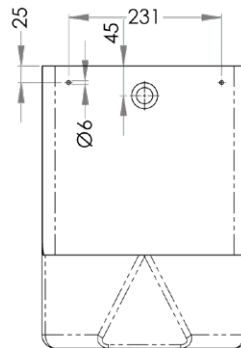

### AB-URN-KIT

- Pre-Drilled Fixing Holes
- Constructed from 1.2mm 304 Grade Stainless Steel
- 50mm Outlet
- Complete with Top Entry Spreader, Domed Grate and Offset Flushpipe
- Cross Breaks to Outlet
- In Stock and Available for Immediate Delivery

Includes  
URNG &  
M-FP600-C

Top

Front

Side

Suggested mounting height from floor level to front rim:

Adults - 610mm

Children - 510mm