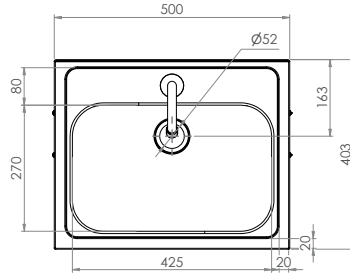

Sinks & Basins

INDUSTRY KITCHENS

www.industrykitchens.com.au 1800 611 058

Hands Free Knee Operated Basin - Timed Flow

AB-KNEEHBT-TF (with tempering valve) Top

- 11.5L capacity
- Shroud - Constructed from 1.2mm 304 grade stainless steel
- Basin - Constructed from 1mm 304 grade stainless steel
- 18 second timed flow
- 50mm splashback
- 40mm outlet – Suits PW40 & SSBW-40

Top

- 500kPa Maximum Working Pressure
- WELS 5 Star 6LPM

Front

Back

Mounting Holes \varnothing 6.8 x 6

Side

Suggested mounting height from floor level for standard use - 850mm-900mm

Tapware parts have a 2 year onsite warranty