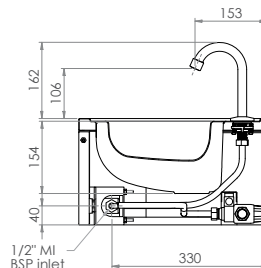

Sinks & Basins

INDUSTRY KITCHENS

www.industrykitchens.com.au 1800 611 058

Hands Free Knee Operated Basin - Timed Flow

AB-KNEEHBT-TF (with tempering valve) Top

- 11.5L capacity
- Shroud - Constructed from 1.2mm 304 grade stainless steel
- Basin - Constructed from 1mm 304 grade stainless steel
- 18 second timed flow
- 50mm splashback
- 40mm outlet – Suits PW40 & SSBW-40

Top

- 500kPa Maximum Working Pressure
- WELS 5 Star 6LPM

Front

Back

Mounting Holes \varnothing 6.8 x 6

Side

Suggested mounting height from floor level for standard use - 850mm-900mm

Tapware parts have a 2 year onsite warranty