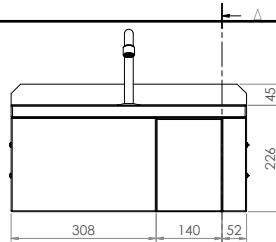

Sinks & Basins

INDUSTRY KITCHENS

www.industrykitchens.com.au 1800 611 058

Hands Free Knee Operated Basin - Timed Flow

AB-KNEEHBT-TF (with tempering valve) Top

- 11.5L capacity
- Shroud - Constructed from 1.2mm 304 grade stainless steel
- Basin - Constructed from 1mm 304 grade stainless steel
- 18 second timed flow
- 50mm splashback
- 40mm outlet – Suits PW40 & SSBW-40

Top

- 500kPa Maximum Working Pressure
- WELS 5 Star 6LPM

Front

Back

Mounting Holes \varnothing 6.8 x 6

Side

Suggested mounting height from floor level for standard use - 850mm-900mm

Tapware parts have a 2 year onsite warranty