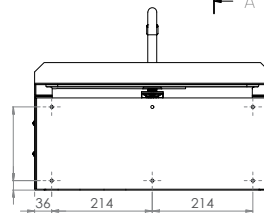

Sinks & Basins

INDUSTRY KITCHENS

www.industrykitchens.com.au 1800 611 058

Hands Free Knee Operated Basin - Timed Flow

AB-KNEEHBT-TF (with tempering valve) Top

- 11.5L capacity
- Shroud - Constructed from 1.2mm 304 grade stainless steel
- Basin - Constructed from 1mm 304 grade stainless steel
- 18 second timed flow
- 50mm splashback
- 40mm outlet – Suits PW40 & SSBW-40

Top

- 500kPa Maximum Working Pressure
- WELS 5 Star 6LPM

Front

Back

Mounting Holes \varnothing 6.8 x 6

Side

Suggested mounting height from floor level for standard use - 850mm-900mm

Tapware parts have a 2 year onsite warranty