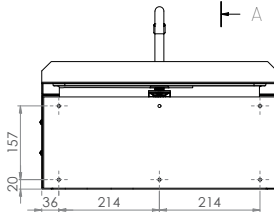

Sinks & Basins

Hands Free Knee Operated Basin - Timed Flow

AB-KNEEHB-TF (without temperature control valve)

- 11.5L capacity
- Shroud - Constructed from 1.2mm 304 grade stainless steel
- Basin - Constructed from 1mm 304 grade stainless steel
- 18 second timed flow
- 50mm splashback
- 40mm outlet - Suits PW40 & SSBW-40
- 500kPa Maximum Working Pressure
- WELS 5 Star 6LPM

Top

Front

Back

Mounting Holes \varnothing 6.8 x 6

Side

Suggested mounting height from floor level for standard use - 850mm-900mm

Tapware parts have a 2 year onsite warranty