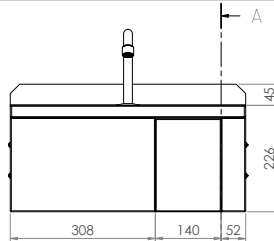

Sinks & Basins

Hands Free Knee Operated Basin - Timed Flow

AB-KNEEHB-TF (without temperature control valve)

- 11.5L capacity
- Shroud - Constructed from 1.2mm 304 grade stainless steel
- Basin - Constructed from 1mm 304 grade stainless steel
- 18 second timed flow
- 50mm splashback
- 40mm outlet - Suits PW40 & SSBW-40
- 500kPa Maximum Working Pressure
- WELS 5 Star 6LPM

Top

Front

Back

Mounting Holes \varnothing 6.8 x 6

Side

Suggested mounting height from floor level for standard use - 850mm-900mm

Tapware parts have a 2 year onsite warranty