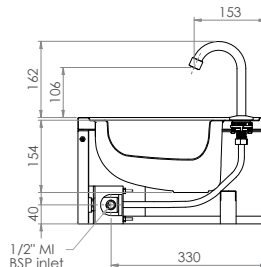

Sinks & Basins

Hands Free Knee Operated Basin - Timed Flow

AB-KNEEHB-TF (without temperature control valve)

- 11.5L capacity
- Shroud - Constructed from 1.2mm 304 grade stainless steel
- Basin - Constructed from 1mm 304 grade stainless steel
- 18 second timed flow
- 50mm splashback
- 40mm outlet - Suits PW40 & SSBW-40
- 500kPa Maximum Working Pressure
- WELS 5 Star 6LPM

Top

Front

Back

Mounting Holes \varnothing 6.8 x 6

Side

Suggested mounting height from floor level for standard use - 850mm-900mm

Tapware parts have a 2 year onsite warranty