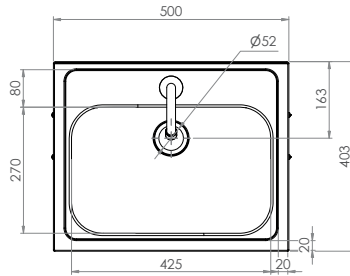

Sinks & Basins

Hands Free Knee Operated Basin - Timed Flow

AB-KNEEHB-TF (without temperature control valve)

- 11.5L capacity
- Shroud - Constructed from 1.2mm 304 grade stainless steel
- Basin - Constructed from 1mm 304 grade stainless steel
- 18 second timed flow
- 50mm splashback
- 40mm outlet - Suits PW40 & SSBW-40
- 500kPa Maximum Working Pressure
- WELS 5 Star 6LPM

Top

Front

Back

Mounting Holes \varnothing 6.8 x 6

Side

Suggested mounting height from floor level for standard use - 850mm-900mm

Tapware parts have a 2 year onsite warranty