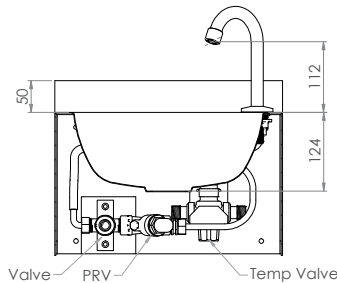

Sinks & Basins

Round Hands Free Knee Operated Basin - Timed Flow

AB-KNEEHB-RT (with tempering valve)

- 6.3L capacity
- Shroud - Constructed from 1.2mm 304 grade stainless steel
- Basin - Constructed from 1mm 304 grade stainless steel
- 18 second timed flow
- 50mm splashback
- 40mm outlet - Suits PW40 & SSBW-40
- 500kPa Maximum Working Pressure
- WELS 5 Star 6LPM

Side

Back

Front

Tapware parts have a 2 year onsite warranty

Suggested mounting height from floor level for standard use - 850mm-900mm