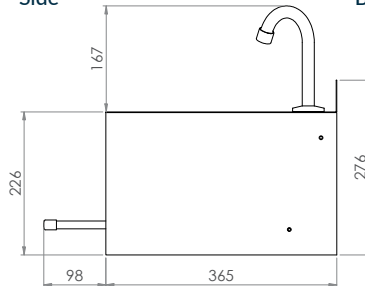

Sinks & Basins

Round Hands Free Knee Operated Basin - Timed Flow

AB-KNEEHB-RT (with tempering valve)

- 6.3L capacity
- Shroud - Constructed from 1.2mm 304 grade stainless steel
- Basin - Constructed from 1mm 304 grade stainless steel
- 18 second timed flow
- 50mm splashback
- 40mm outlet - Suits PW40 & SSBW-40
- 500kPa Maximum Working Pressure
- WELS 5 Star 6LPM

Side

Back

Front

Tapware parts have a 2 year onsite warranty

Suggested mounting height from floor level for standard use - 850mm-900mm