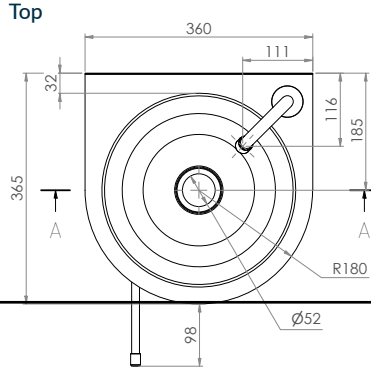

Sinks & Basins

Round Hands Free Knee Operated Basin - Timed Flow

AB-KNEEHB-RT (with tempering valve)

- 6.3L capacity
- Shroud - Constructed from 1.2mm 304 grade stainless steel
- Basin - Constructed from 1mm 304 grade stainless steel
- 18 second timed flow
- 50mm splashback
- 40mm outlet - Suits PW40 & SSBW-40
- 500kPa Maximum Working Pressure
- WELS 5 Star 6LPM

Side

Back

Front

Tapware parts have a 2 year onsite warranty

Suggested mounting height from floor level for standard use - 850mm-900mm