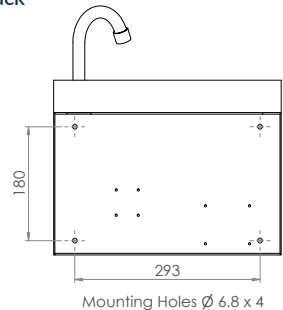

Sinks & Basins

Round Hands Free Knee Operated Basin - Timed Flow

AB-KNEEHB-RT (with tempering valve)

- 6.3L capacity
- Shroud - Constructed from 1.2mm 304 grade stainless steel
- Basin - Constructed from 1mm 304 grade stainless steel
- 18 second timed flow
- 50mm splashback
- 40mm outlet - Suits PW40 & SSBW-40
- 500kPa Maximum Working Pressure
- WELS 5 Star 6LPM

Side

Back

Front

Tapware parts have a 2 year onsite warranty

Suggested mounting height from floor level for standard use - 850mm-900mm