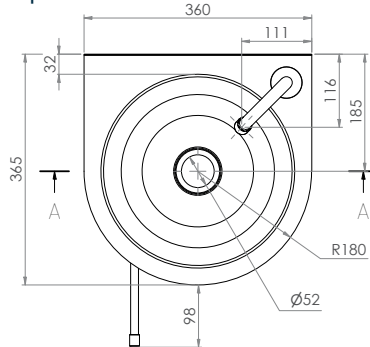

Sinks & Basins

**INDUSTRY
KITCHENS**

www.industrykitchens.com.au 1800 611 058

Round Hands Free Knee Operated Basin - Timed Flow

AB-KNEEHB-RTMV (with *thermostatic mixing valve*)

6.3L capacity

- Shroud - Constructed from 1.2mm 304 grade stainless steel
- Basin - Constructed from 1mm 304 grade stainless steel
- 18 second timed flow
- 50mm splashback
- 40mm outlet - Suits PW40 & SSBW-40
- 500kPa Maximum Working Pressure

- WELS 5 Star 6LPM

Top

Side

Back

Front

Suggested mounting height from floor level for standard use - 850mm-900mm

Tapware parts have a 2 year onsite warranty