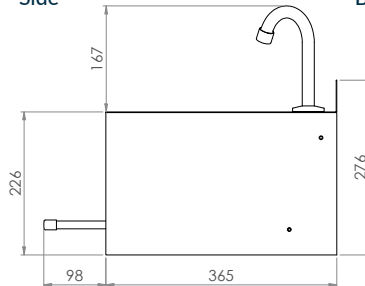

Sinks & Basins

**INDUSTRY
KITCHENS**

www.industrykitchens.com.au 1800 611 058

Round Hands Free Knee Operated Basin - Timed Flow

AB-KNEEHB-RTMV (with *thermostatic mixing valve*)

6.3L capacity

- Shroud - Constructed from 1.2mm 304 grade stainless steel
- Basin - Constructed from 1mm 304 grade stainless steel
- 18 second timed flow
- 50mm splashback
- 40mm outlet - Suits PW40 & SSBW-40
- 500kPa Maximum Working Pressure

- WELS 5 Star 6LPM

Top

Side

Back

Front

Suggested mounting height from floor level for standard use - 850mm-900mm

Tapware parts have a 2 year onsite warranty