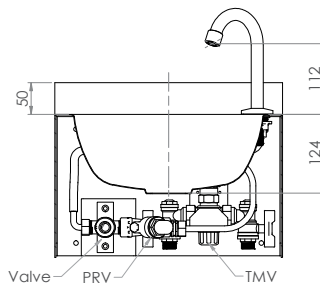

Sinks & Basins

**INDUSTRY
KITCHENS**

www.industrykitchens.com.au 1800 611 058

Round Hands Free Knee Operated Basin - Timed Flow

AB-KNEEHB-RTMV (with *thermostatic mixing valve*)

6.3L capacity

- Shroud - Constructed from 1.2mm 304 grade stainless steel
- Basin - Constructed from 1mm 304 grade stainless steel
- 18 second timed flow
- 50mm splashback
- 40mm outlet - Suits PW40 & SSBW-40
- 500kPa Maximum Working Pressure

- WELS 5 Star 6LPM

Top

Side

Back

Front

Suggested mounting height from floor level for standard use - 850mm-900mm

Tapware parts have a 2 year onsite warranty