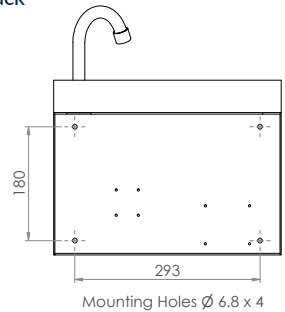

Sinks & Basins

**INDUSTRY
KITCHENS**

www.industrykitchens.com.au 1800 611 058

Round Hands Free Knee Operated Basin - Timed Flow

AB-KNEEHB-RTMV (with *thermostatic mixing valve*)

6.3L capacity

- Shroud - Constructed from 1.2mm 304 grade stainless steel
- Basin - Constructed from 1mm 304 grade stainless steel
- 18 second timed flow
- 50mm splashback
- 40mm outlet - Suits PW40 & SSBW-40
- 500kPa Maximum Working Pressure

- WELS 5 Star 6LPM

Top

Side

Back

Front

Suggested mounting height from floor level for standard use - 850mm-900mm

Tapware parts have a 2 year onsite warranty