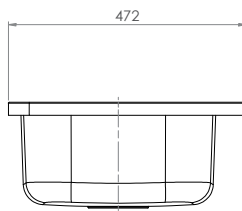

Sinks & Basins

**INDUSTRY
KITCHENS**
www.industrykitchens.com.au 1800 611 058

Jumbo Laundry Basin

AB-JB

- 31.2L Capacity
- Constructed from 1mm 304 grade stainless steel
- 50mm Splashback
- Mirror Polish Finish
- 90mm outlet - Suits basket waste or 90mm Scraptrap

Top

Side

Front

Use optional
SAFETEE-STRIP
for no sharp edges

Optional Overflow
Kit available

3monkee.com.au