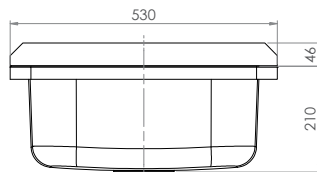

Sinks & Basins

**INDUSTRY
KITCHENS**
www.industrykitchens.com.au 1800 611 058

Jumbo Laundry Basin

AB-JB

- 31.2L Capacity
- Constructed from 1mm 304 grade stainless steel
- 50mm Splashback
- Mirror Polish Finish
- 90mm outlet - Suits basket waste or 90mm Scraptrap

Top

Side

Front

Use optional
SAFETEE-STRIP
for no sharp edges

Optional Overflow
Kit available

3monkee.com.au