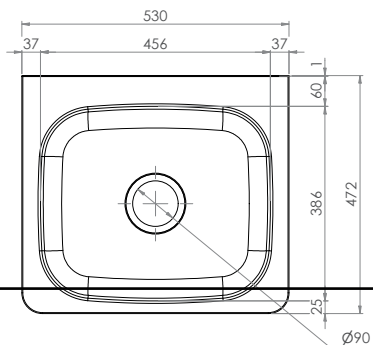

Sinks & Basins

**INDUSTRY
KITCHENS**
www.industrykitchens.com.au 1800 611 058

Jumbo Laundry Basin

AB-JB

- 31.2L Capacity
- Constructed from 1mm 304 grade stainless steel
- 50mm Splashback
- Mirror Polish Finish
- 90mm outlet - Suits basket waste or 90mm Scraptrap

Top

Side

Front

Use optional
SAFETEE-STRIP
for no sharp edges

Optional Overflow
Kit available

3monkee.com.au