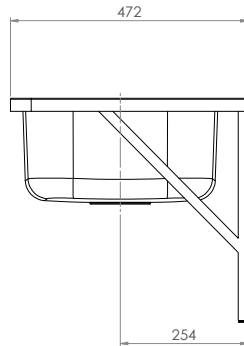

Sinks & Basins

Jumbo Laundry Basin

AB-JB-B
(with wall brackets)

- 31.2L Capacity
- Constructed from 1mm 304 grade stainless steel
- 50mm Splashback
- Mirror Polish Finish
- 90mm outlet - Suits basket waste or 90mm Scraptrap

Top

Side

Front

Use optional
SAFETEE-STRIP
for no sharp edges

Optional Overflow
Kit available