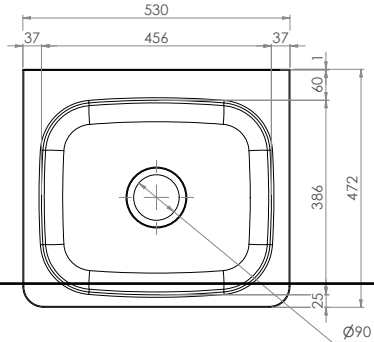

Sinks & Basins

Jumbo Laundry Basin

AB-JB-B
(with wall brackets)

- 31.2L Capacity
- Constructed from 1mm 304 grade stainless steel
- 50mm Splashback
- Mirror Polish Finish
- 90mm outlet - Suits basket waste or 90mm Scraptrap

Top

Side

Front

Use optional
SAFETEE-STRIP
for no sharp edges

Optional Overflow
Kit available