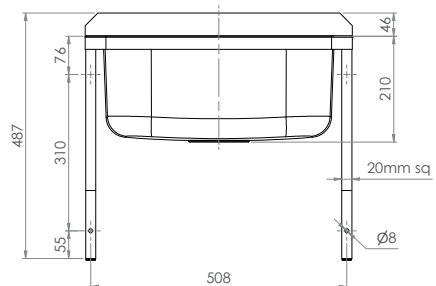

Sinks & Basins

Jumbo Laundry Basin

AB-JB-B
(with wall brackets)

- 31.2L Capacity
- Constructed from 1mm 304 grade stainless steel
- 50mm Splashback
- Mirror Polish Finish
- 90mm outlet - Suits basket waste or 90mm Scraptrap

Top

Side

Front

Use optional
SAFETEE-STRIP
for no sharp edges

Optional Overflow
Kit available