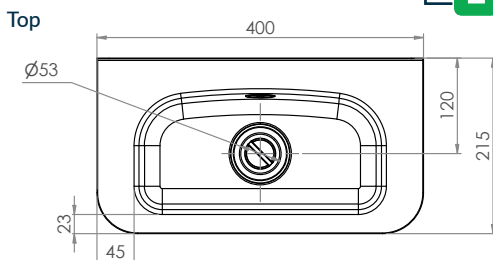

Sinks & Basins

Compact Hand Basin with Overflow

AB-HBC-OF

- 3.1 litre capacity
- Constructed from 1mm 304 grade stainless steel
- Radius fascia for safety
- 40mm splashback
- 40mm outlet – Suits PW40 & SSBW-40
- Mirror polish finish
- Available in 1 or 2 tap hole configurations
- Taphole size to be indicated when ordering
- Includes overflow, brackets, and Plug and Waste

Cross Section

Use optional
SAFETEE-STRIP
for no sharp edges

Includes OFK2