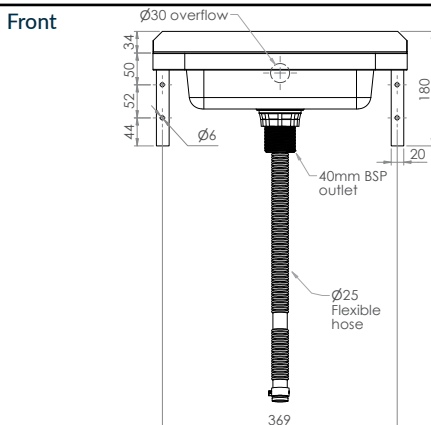

Sinks & Basins

Compact Hand Basin with Overflow

AB-HBC-OF

- 3.1 litre capacity
- Constructed from 1mm 304 grade stainless steel
- Radius fascia for safety
- 40mm splashback
- 40mm outlet – Suits PW40 & SSBW-40
- Mirror polish finish
- Available in 1 or 2 tap hole configurations
- Taphole size to be indicated when ordering
- Includes overflow, brackets, and Plug and Waste

Cross Section

Use optional
SAFETEE-STRIP
for no sharp edges

Includes OFK2