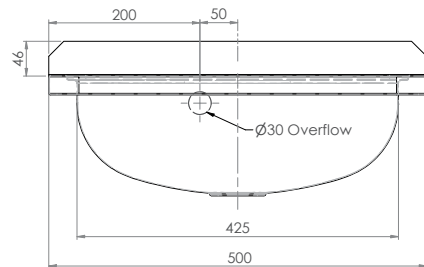

Sinks & Basins

Wall Mounted Hand Basin

HB-OF-2TH

- 12.2 Litre Capacity
- Constructed from 1mm 304 Grade Stainless Steel
- Radius Fascia for Safety
- Wall Mounted
- 50mm Splashback
- 40mm Outlet - Suits PW40 & SSBW-40
- Mirror Polish Finish
- 2 Pre Punched Tap Holes - Left and Right 35mm
- Overflow Hole Included
- Galvanised Brackets

Front

Cross Section

Use optional
SAFETEE-STRIP
for no sharp edges