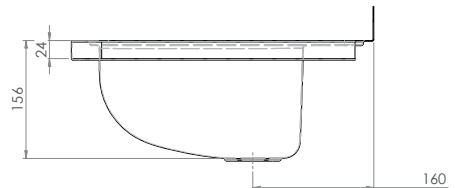

Sinks & Basins

Wall Mounted Hand Basin

HB-OF-2TH

- 12.2 Litre Capacity
- Constructed from 1mm 304 Grade Stainless Steel
- Radius Fascia for Safety
- Wall Mounted
- 50mm Splashback
- 40mm Outlet - Suits PW40 & SSBW-40
- Mirror Polish Finish
- 2 Pre Punched Tap Holes - Left and Right 35mm
- Overflow Hole Included
- Galvanised Brackets

Front

Cross Section

Use optional
SAFETEE-STRIP
for no sharp edges