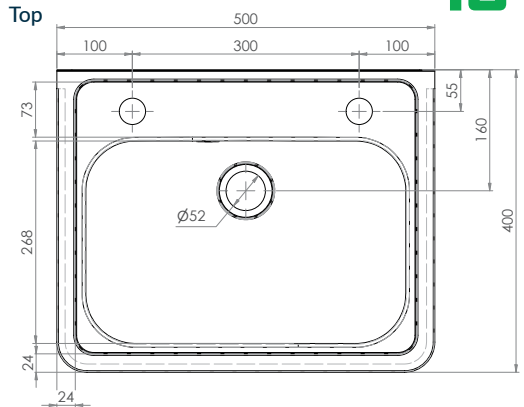

Sinks & Basins

Wall Mounted Hand Basin

HB-OF-2TH

- 12.2 Litre Capacity
- Constructed from 1mm 304 Grade Stainless Steel
- Radius Fascia for Safety
- Wall Mounted
- 50mm Splashback
- 40mm Outlet - Suits PW40 & SSBW-40
- Mirror Polish Finish
- 2 Pre Punched Tap Holes - Left and Right 35mm
- Overflow Hole Included
- Galvanised Brackets

Front

Cross Section

Use optional
SAFETEE-STRIP
for no sharp edges