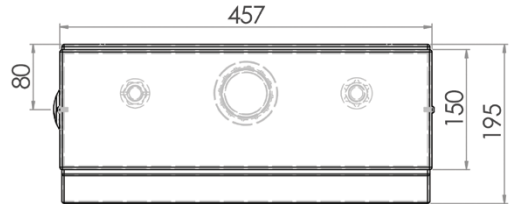

Plumbing & Sanitary

Stainless Steel Side Press Cistern

AB-CIS-SP (BOTTOM ENTRY)

- Water saving half flush feature
- Adjustable inlet and outlet valves for setting the required flushing volume
- Buttons located on side of cistern (can be either left or right)
- Constructed from high quality 1.2mm 304 grade stainless steel
- Reversible inlet valve - suits left or right
- 50mm BSP outlet

Top

Front

Side