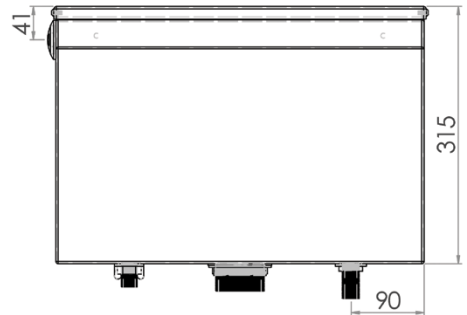

Plumbing & Sanitary

Stainless Steel Side Press Cistern

AB-CIS-SP (BOTTOM ENTRY)

- Water saving half flush feature
- Adjustable inlet and outlet valves for setting the required flushing volume
- Buttons located on side of cistern (can be either left or right)
- Constructed from high quality 1.2mm 304 grade stainless steel
- Reversible inlet valve - suits left or right
- 50mm BSP outlet

Top

Front

Side